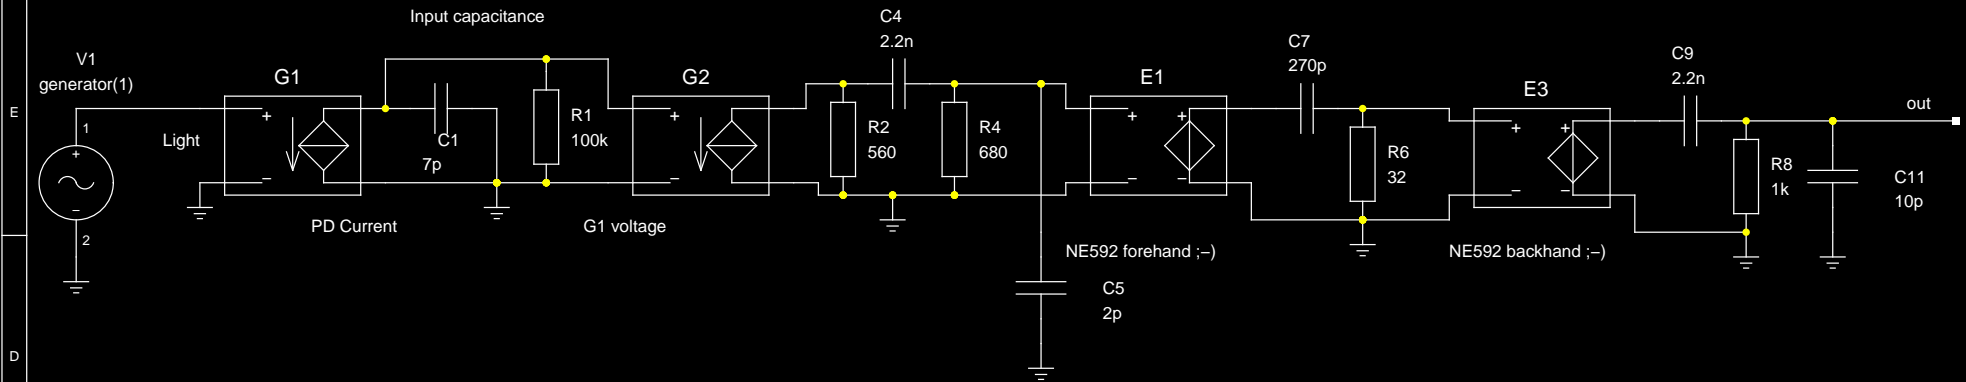

Daylight noise