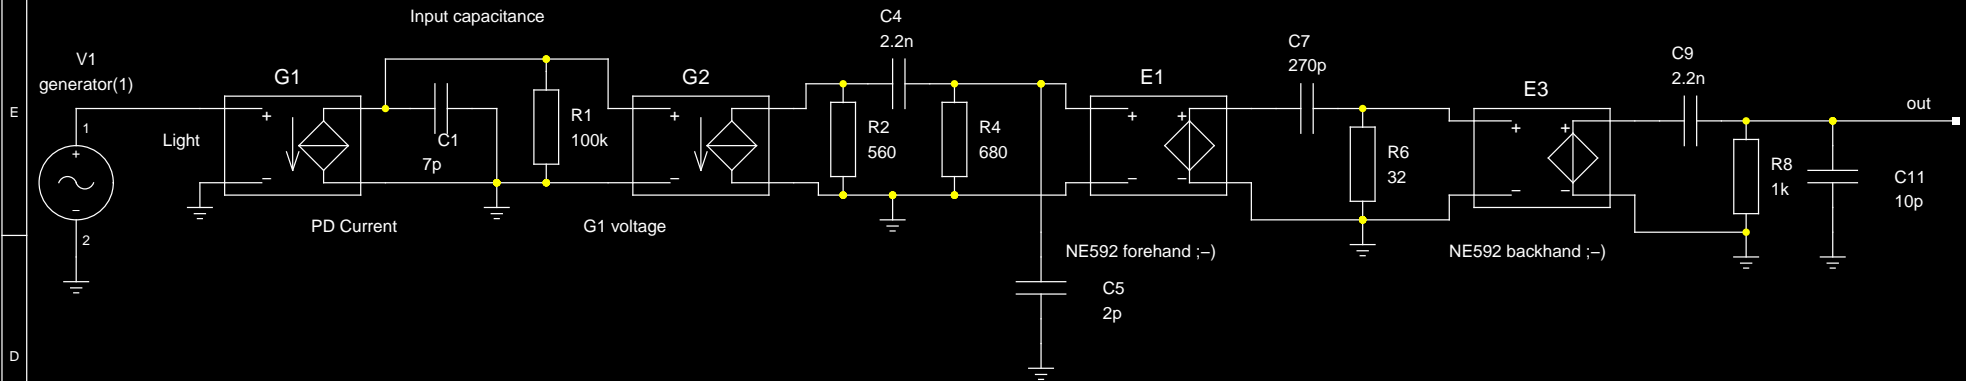

Daylight noise