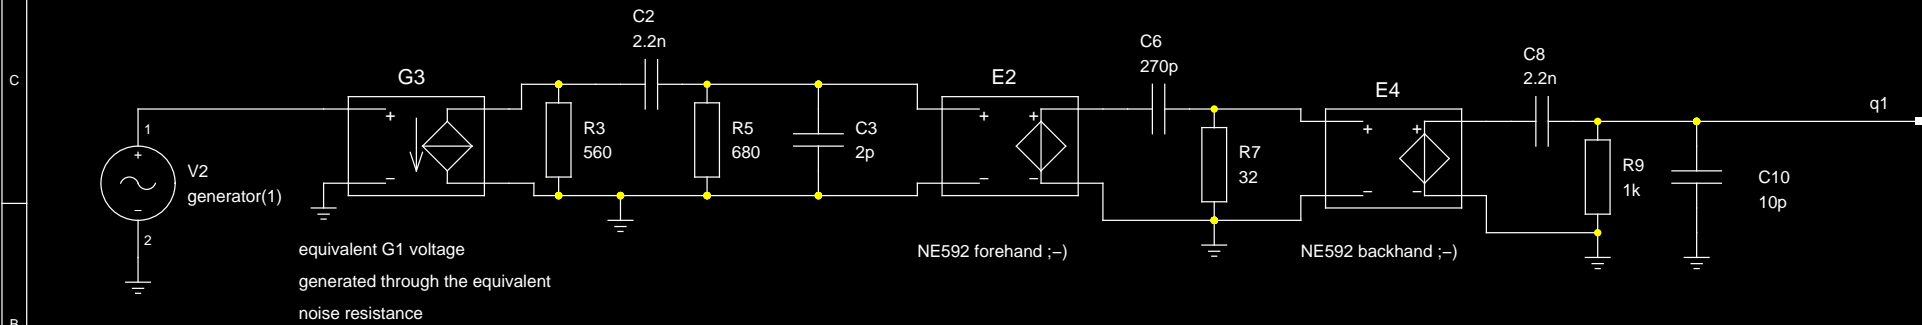

Nighttime Noise

A4 Gnuicap options numdgt=9 out=10000 clobber norstray

A5 Gnuicap directive .print ac vmdb(out) vp(out) vmdb(q1) vp(q1) vr(out) vi(out)

A7 Gnuicap directive .ac 0 1G 10k >sim/rx_noise.data Basic Quiet

A6 Gnuicap directive .op

Ronja RX Noise Spectrum

TITLE

FILE: To be released under GFDL

REVISION: 20071010

PAGE 1 OF 1

DRAWN BY: Clock