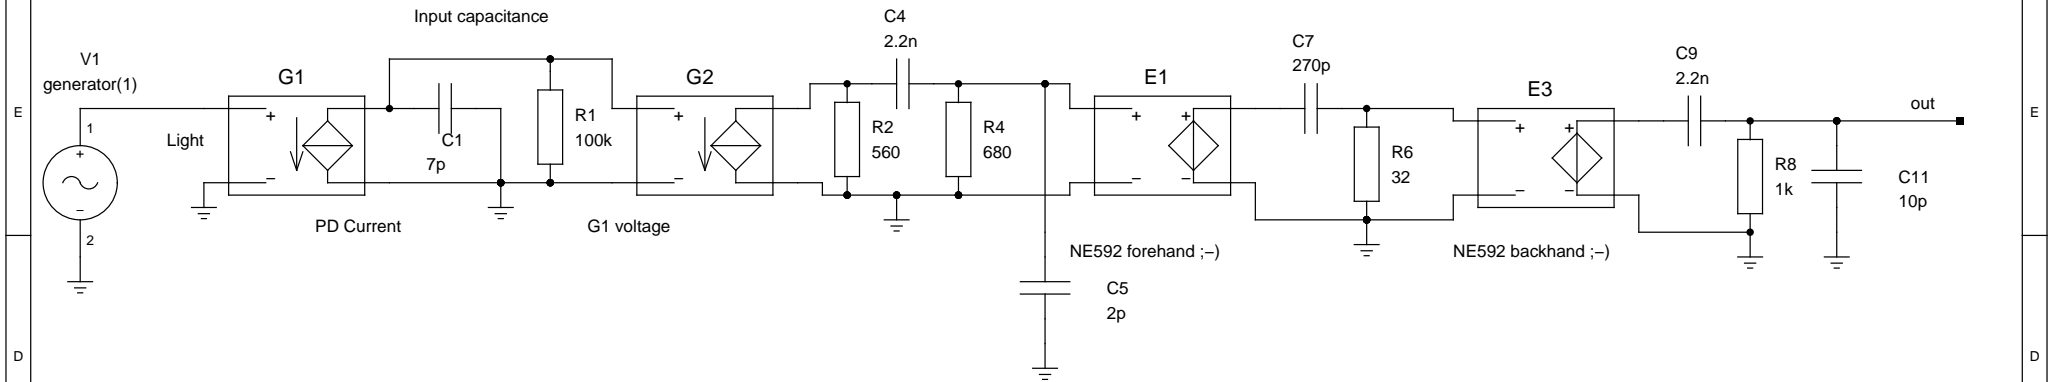

Daylight noise