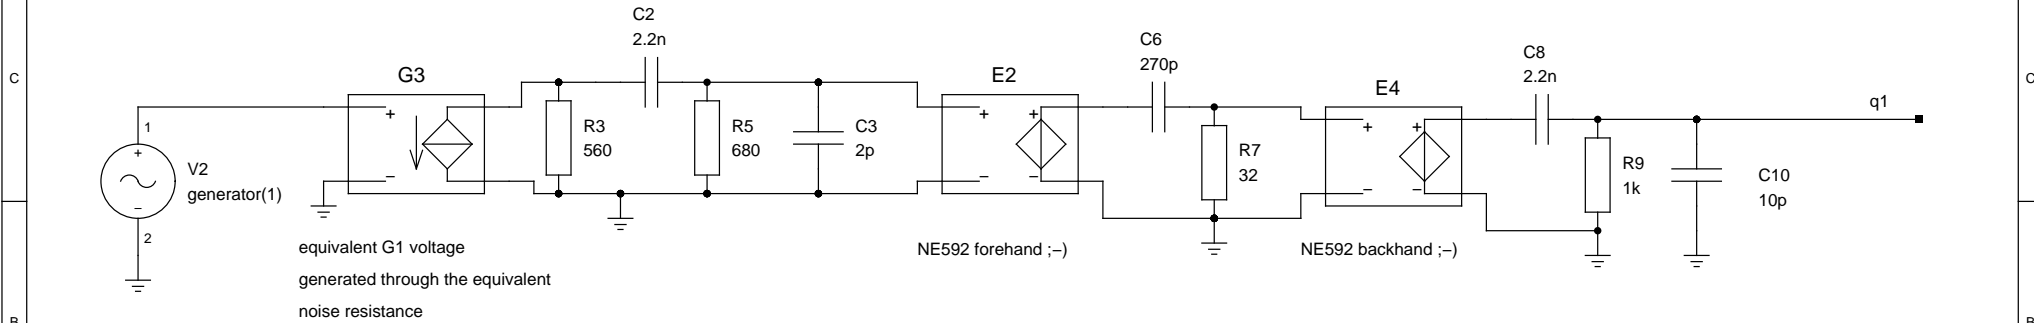

Nighttime Noise

A4 Gnuicap options numdgt=9 out=10000 clobber norstray

A5 Gnuicap directive .print ac vmdb(out) vp(out) vmdb(q1) vp(q1) vr(out) vi(out)

A7 Gnuicap directive .ac 0 1G 10k >sim/rx_noise.data Basic Quiet

A6 Gnuicap directive .op

Ronja RX Noise Spectrum

TITLE

FILE: To be released under GFDL

REVISION: 20071010

PAGE 1 OF 1

DRAWN BY: Clock