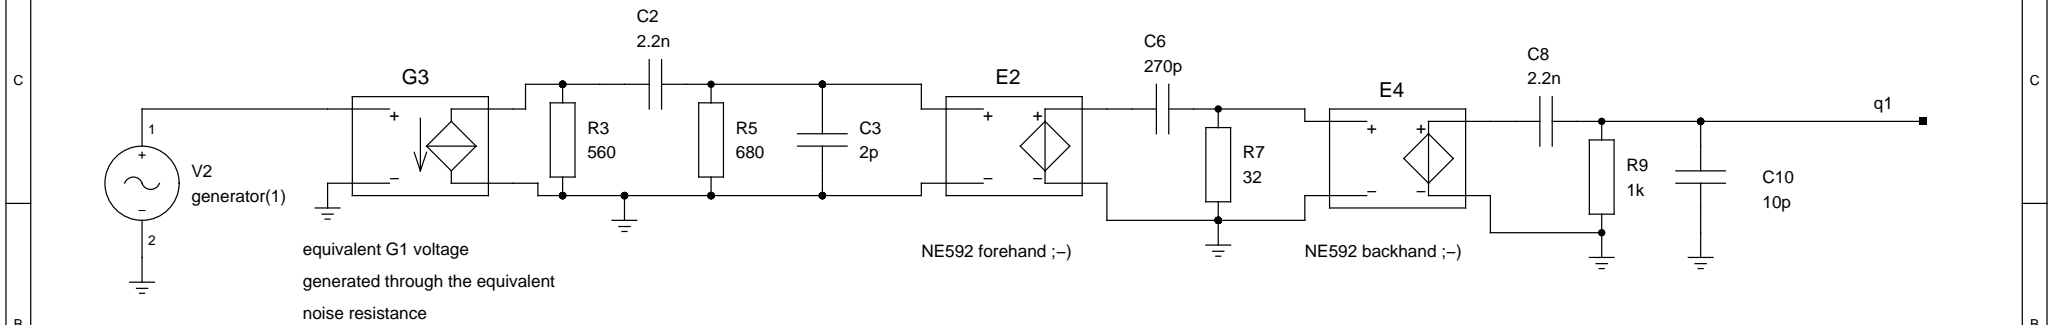

Nighttime Noise

A4 Gnuicap options numdgt=9 out=10000 clobber norstray

A5 Gnuicap directive .print ac vmdb(out) vp(out) vmdb(q1) vp(q1) vr(out) vi(out)

A7 Gnuicap directive .ac 0 1G 10k >sim/rx_noise.data Basic Quiet

A6 Gnuicap directive .op

Ronja RX Noise Spectrum

TITLE

FILE: To be released under GFDL

REVISION: 20071010

PAGE 1 OF 1

DRAWN BY: Clock