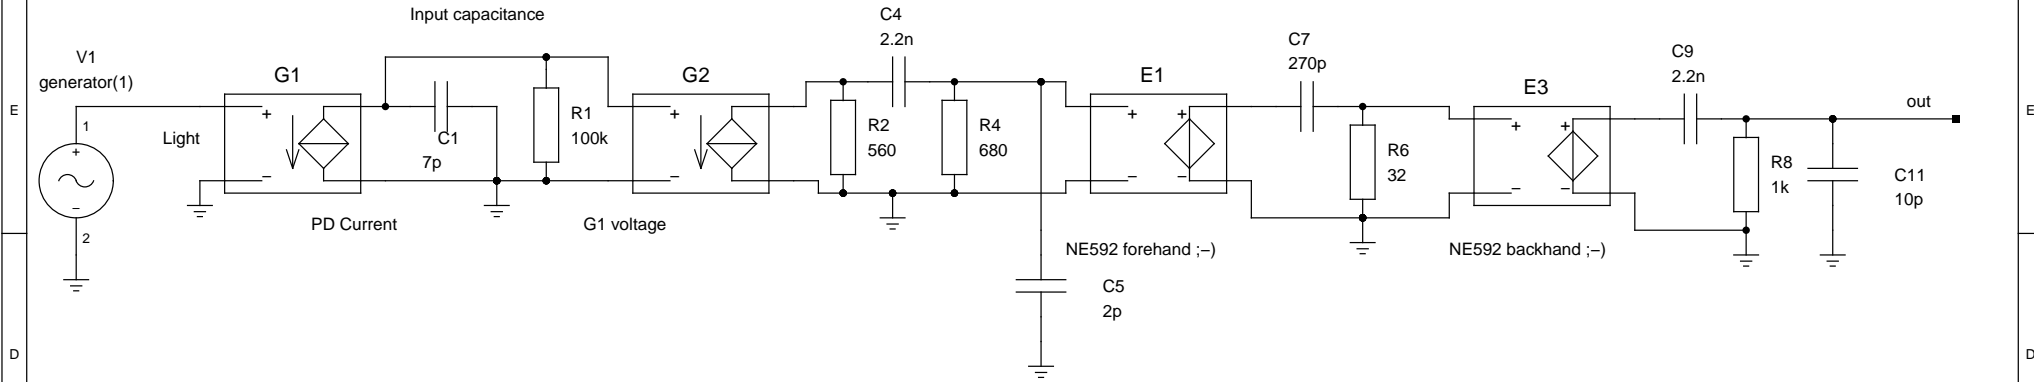

Daylight noise