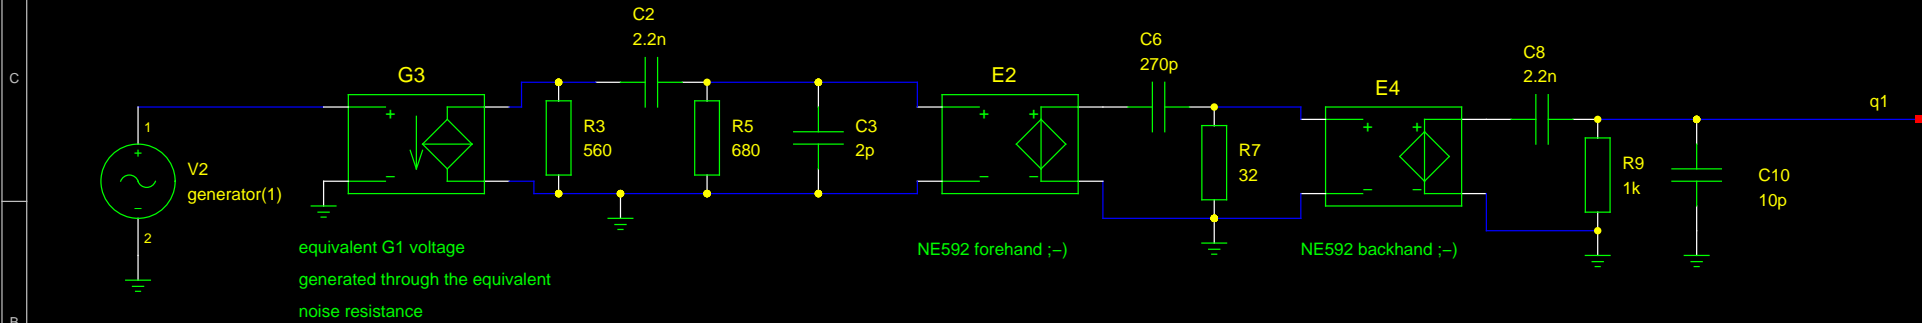

Nighttime Noise

A4 Gnuicap options numdgt=9 out=10000 clobber norstray

A5 Gnuicap directive .print ac vmdb(out) vp(out) vmdb(q1) vp(q1) vr(out) vi(out)

A7 Gnuicap directive .ac 0 1G 10k >sim/rx_noise.data Basic Quiet

A6 Gnuicap directive .op

Ronja RX Noise Spectrum

TITLE

FILE: To be released under GFDL

REVISION: 20071010

PAGE 1 OF 1

DRAWN BY: Clock