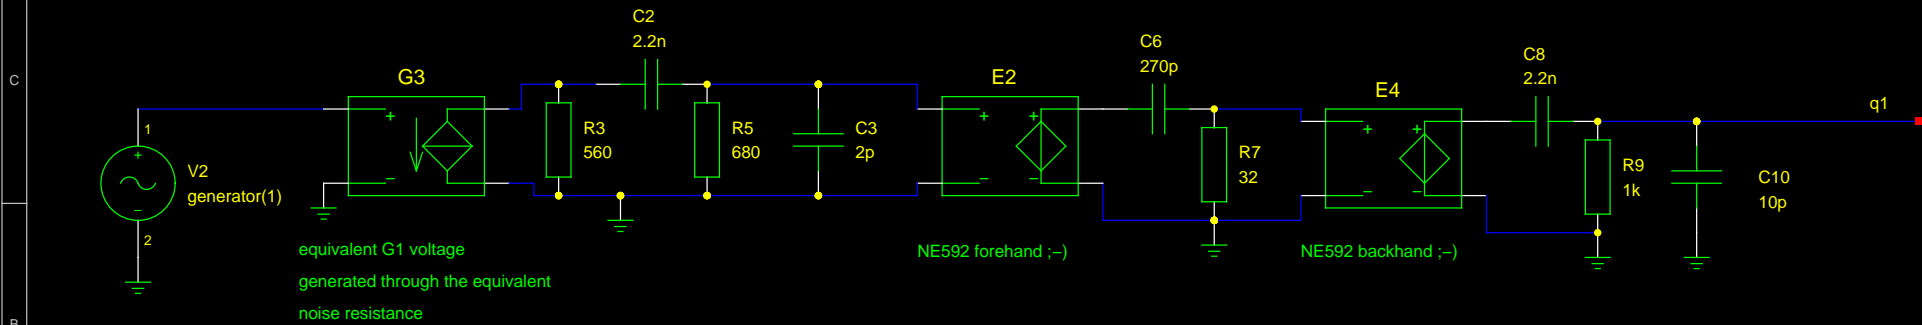

Nighttime Noise

A4 Gnuicap options numdgt=9 out=10000 clobber norstray

A5 Gnuicap directive .print ac vmdb(out) vp(out) vmdb(q1) vp(q1) vr(out) vi(out)

A7 Gnuicap directive .ac 0 1G 10k >sim/rx_noise.data Basic Quiet

Ronja RX Noise Spectrum

TITLE

FILE: To be released under GFDL

REVISION: 20071010

PAGE 1 OF 1

DRAWN BY: Clock

A6 Gnuicap directive .op