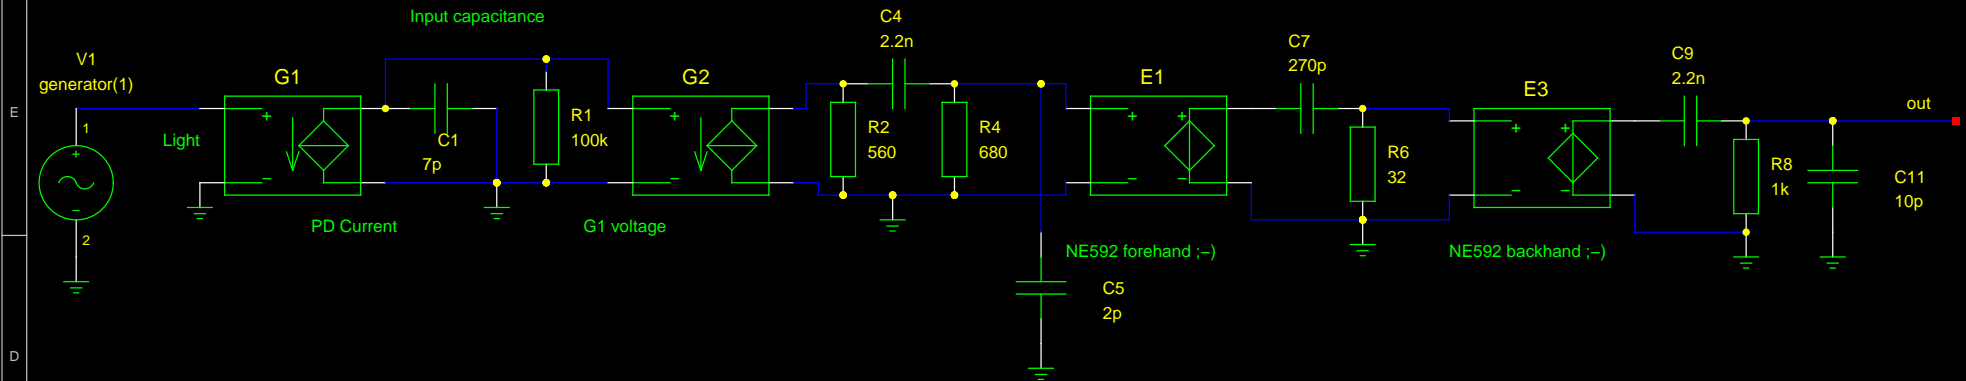

Daylight noise