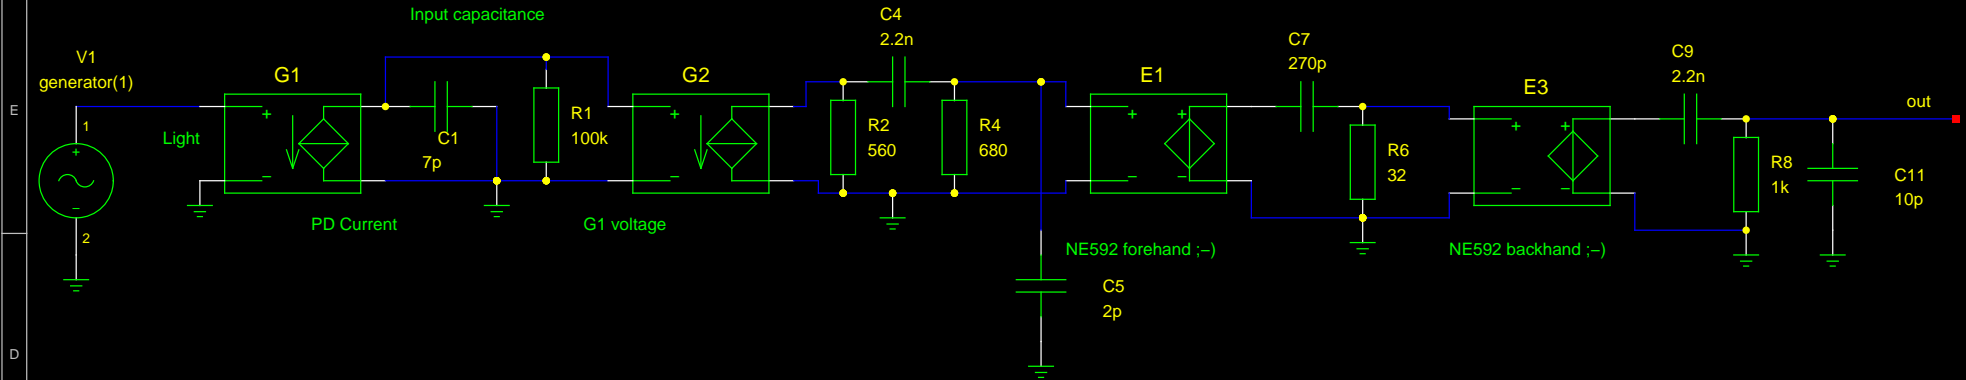

Daylight noise