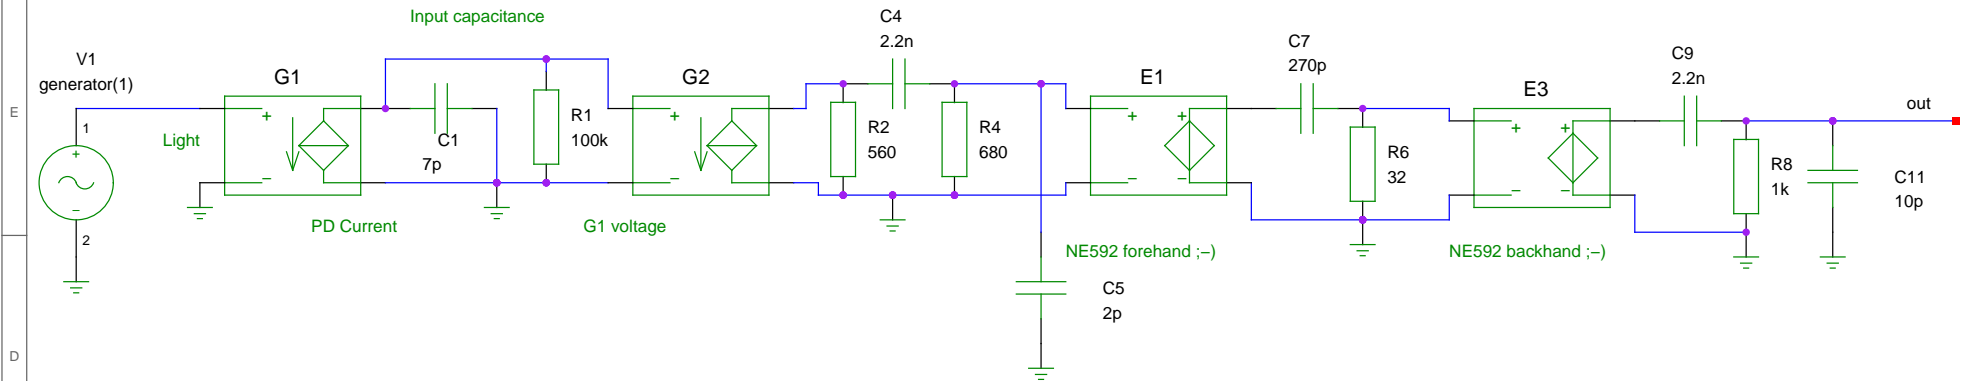

Daylight noise