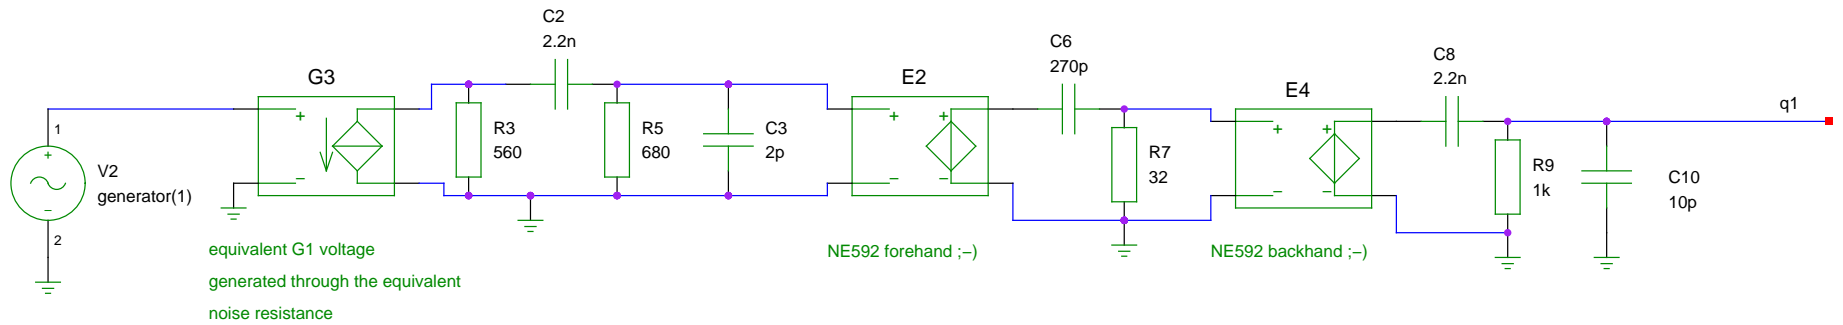

Nighttime Noise

A4 Gnuicap options numdgt=9 out=10000 clobber norstray

A5 Gnuicap directive .print ac vmdb(out) vp(out) vmdb(q1) vp(q1) vr(out) vi(out)

A7 Gnuicap directive .ac 0 1G 10k >sim/rx_noise.data Basic Quiet

A6 Gnuicap directive .op

Ronja RX Noise Spectrum

TITLE

FILE: To be released under GFDL

REVISION: 20071010

PAGE 1 OF 1

DRAWN BY: Clock