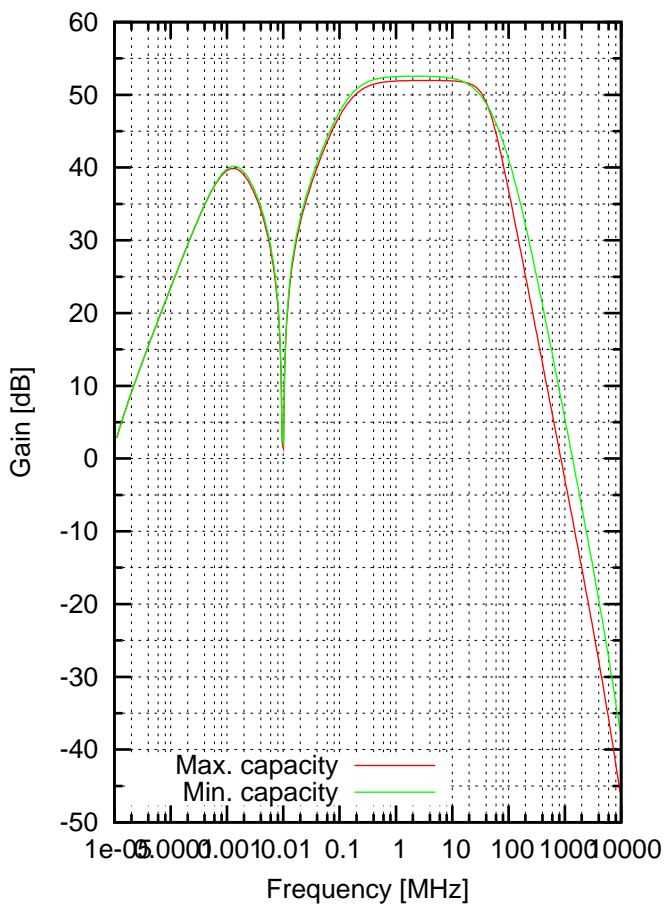

DIY Coil Frontend Gain

DIY Coil Frontend Gain

Phase

Delay