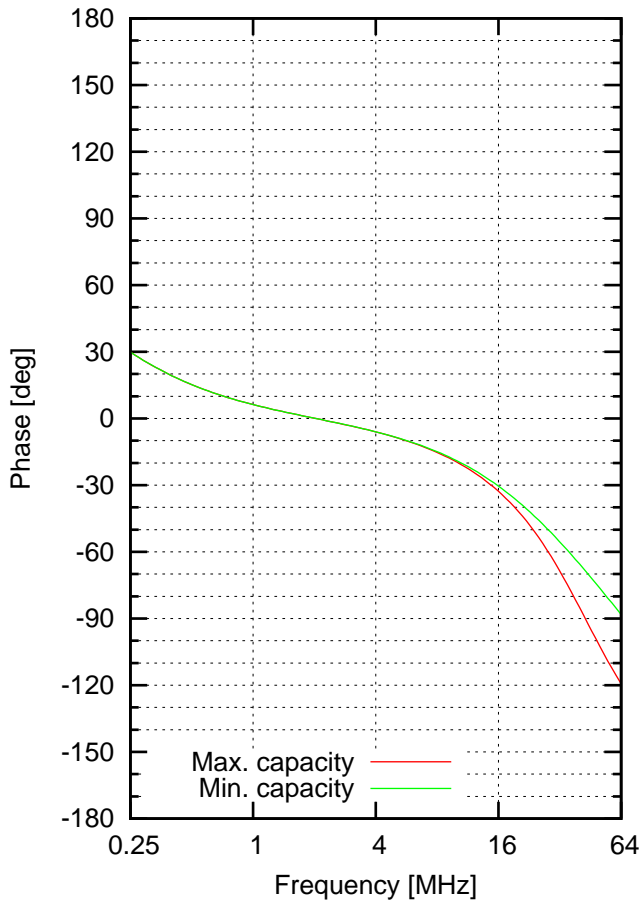

DIY Coil Frontend Gain

DIY Coil Frontend Gain

Phase

Delay