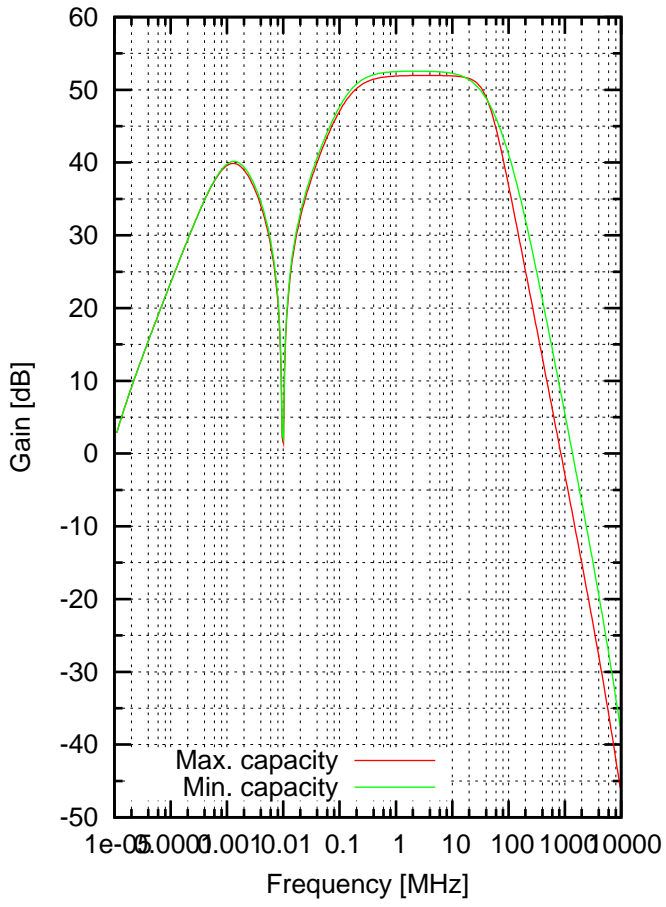

DIY Coil Frontend Gain

DIY Coil Frontend Gain

Phase

Delay