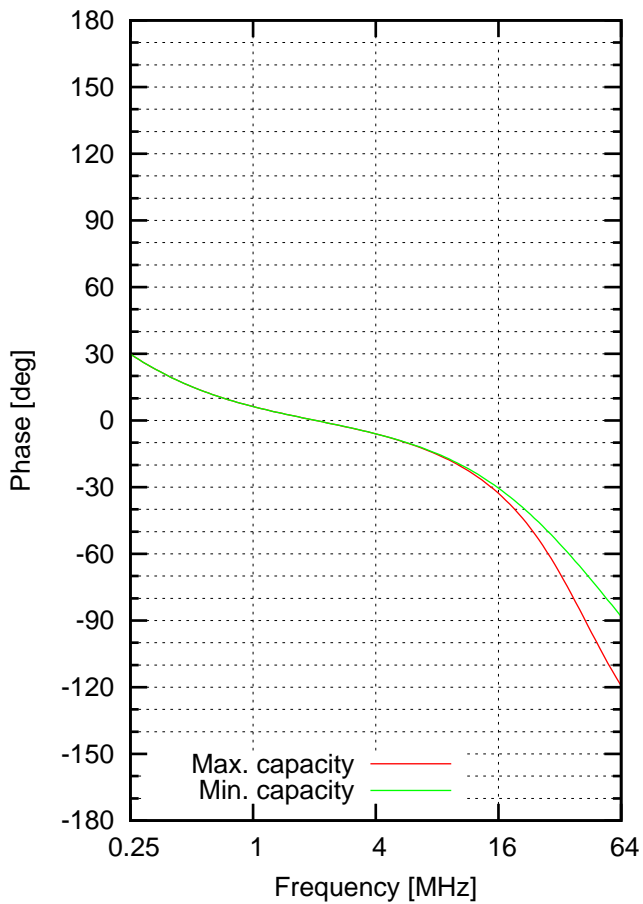

DIY Coil Frontend Gain

DIY Coil Frontend Gain

Phase

Delay