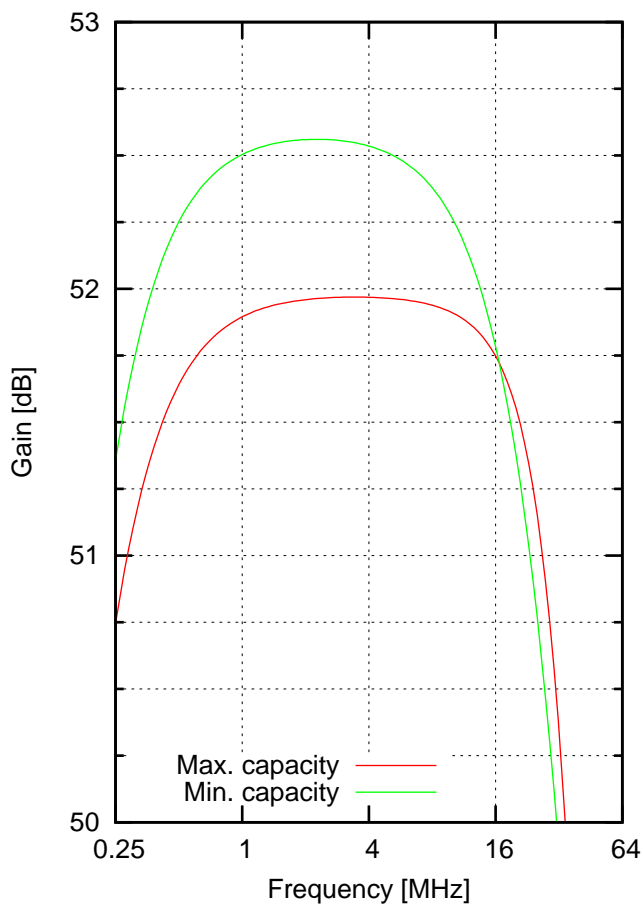

DIY Coil Frontend Gain

DIY Coil Frontend Gain

Phase

Delay