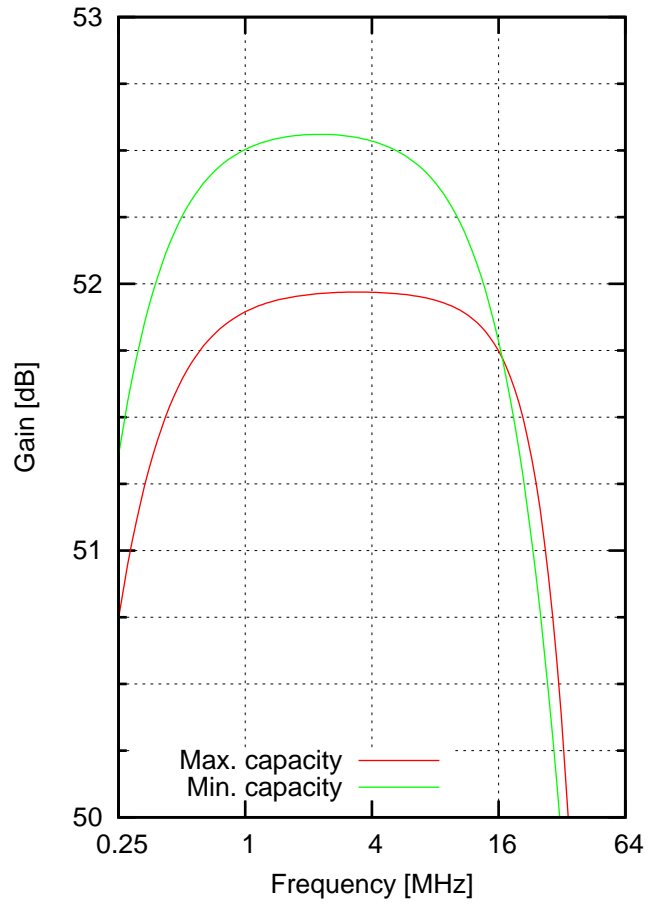

DIY Coil Frontend Gain

DIY Coil Frontend Gain

Phase

Delay