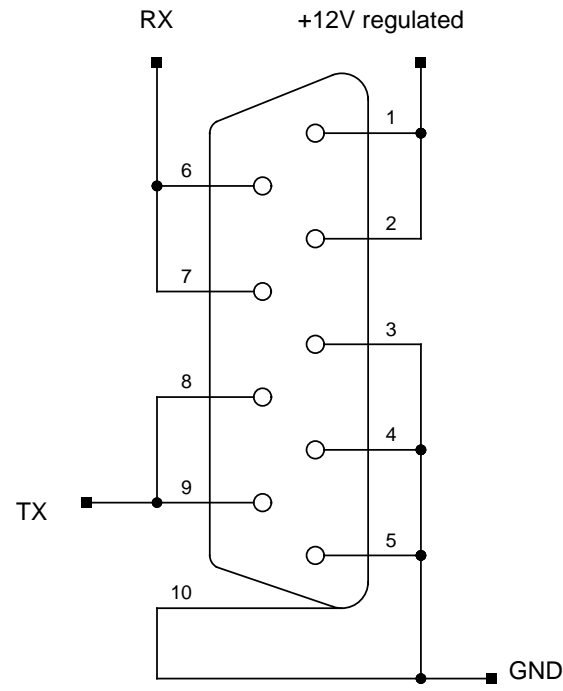

POWER

SIGNAL

Look at the device from outside.

Look at the device from outside.

RONJA

Pinouts for Twister2

TITLE					
FILE:	Licensed under GFDL			REVISION:	20060621
PAGE	1	OF	1	DRAWN BY:	Clock