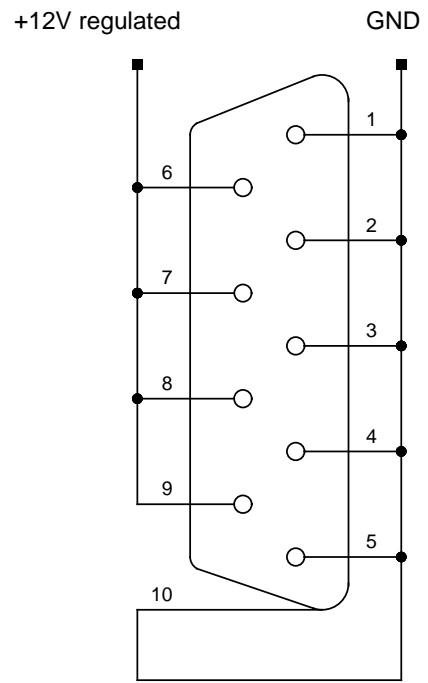

POWER

SIGNAL

Look at the device from outside.

Look at the device from outside.

RONJA

Pinouts for Twister2

TITLE					
FILE:	Licensed under GFDL			REVISION:	20060621
PAGE	1	OF	1	DRAWN BY:	Clock