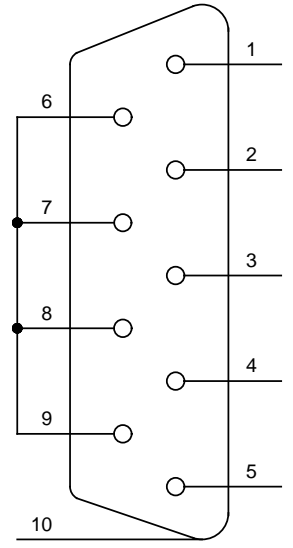

E	1	2	3	4	5	6	E
D							D
C							C
B							B
A							A
	1	2	3	4	5	6	

RONJA

DE-9 female

Loopback plug

TITLE					
FILE: Licensed under GFDL			REVISION: 20060629		
PAGE 1		OF 1		DRAWN BY: Clock	