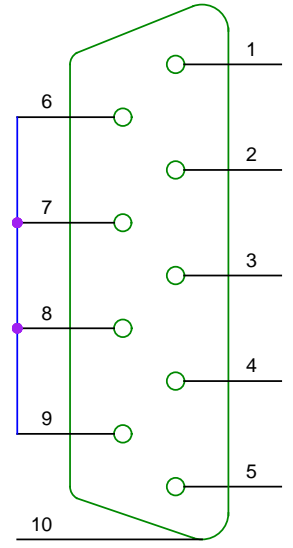

E	1	2	3	4	5	6	E
D							D
C							C
B							B
A							A
	1	2	3	4	5	6	

RONJA

DE-9 female

Loopback plug

TITLE					
FILE:	Licensed under GFDL		REVISION:	20060629	
PAGE	1	OF	1	DRAWN BY:	Clock