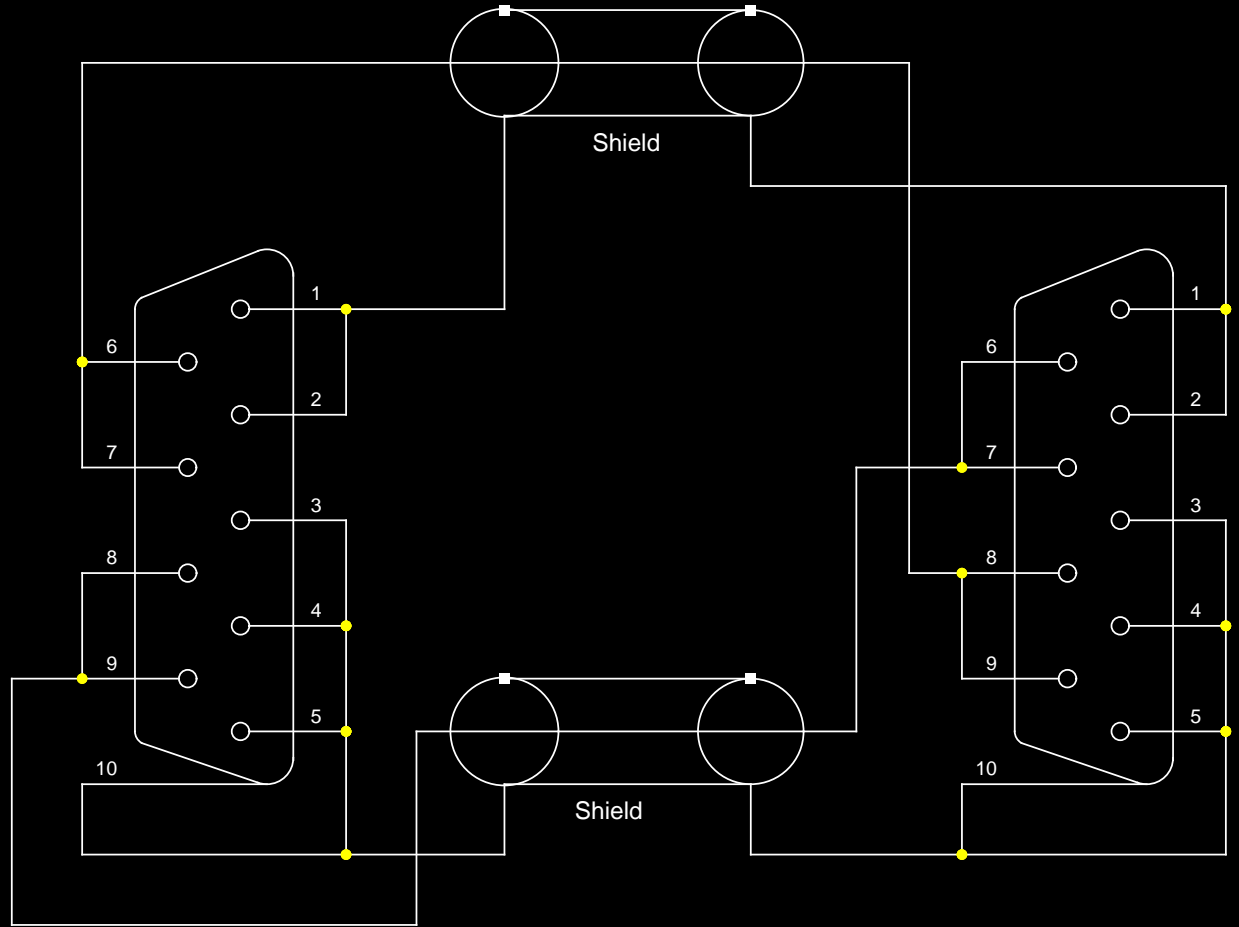

RONJA

Crossover cable

TITLE

FILE:

Licensed under GFDL

REVISION:

20060630

PAGE

1

OF

1

DRAWN BY:

Clock