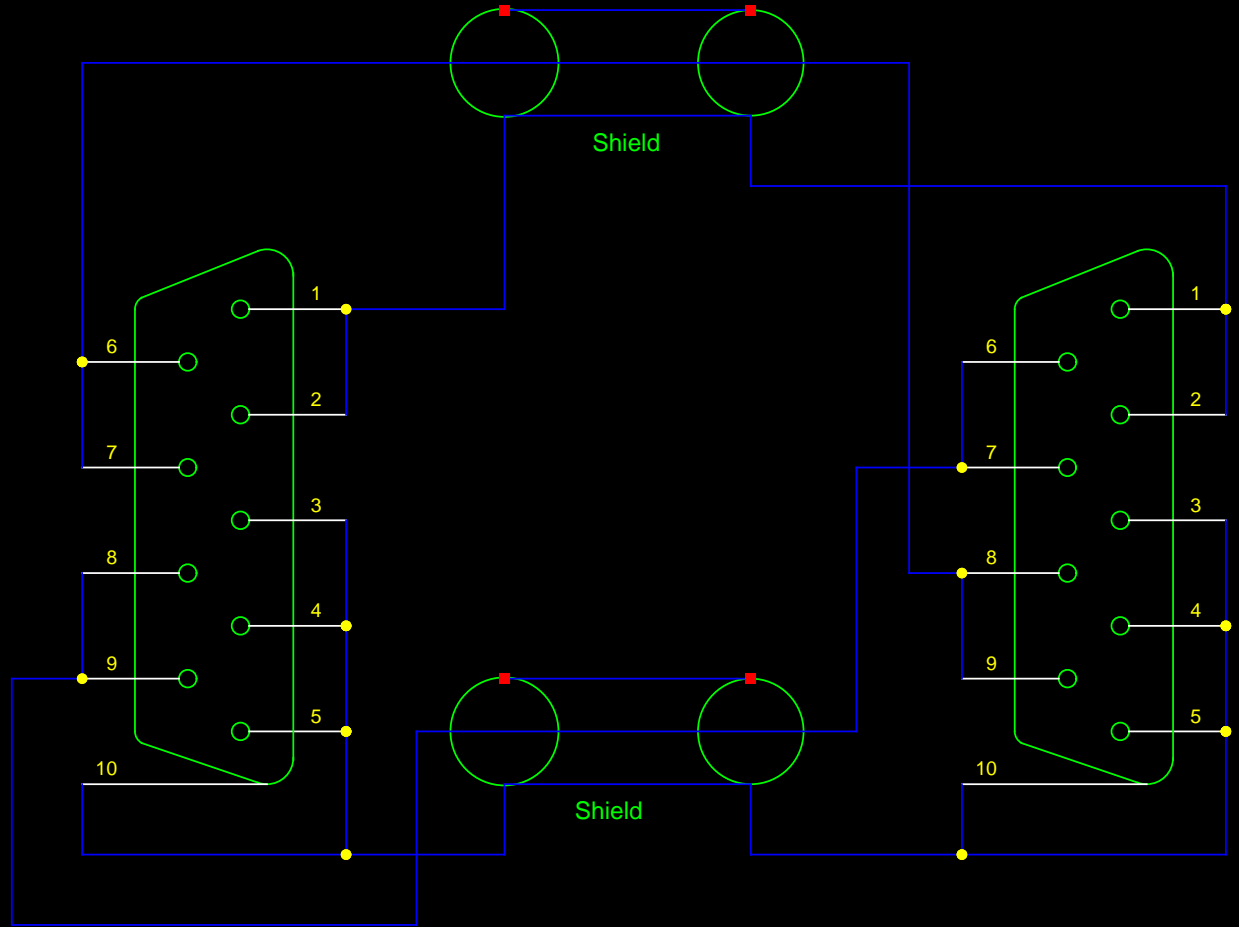

RONJA

Crossover cable

TITLE

FILE:

Licensed under GFDL

REVISION:

20060630

PAGE

1

OF

1

DRAWN BY:

Clock