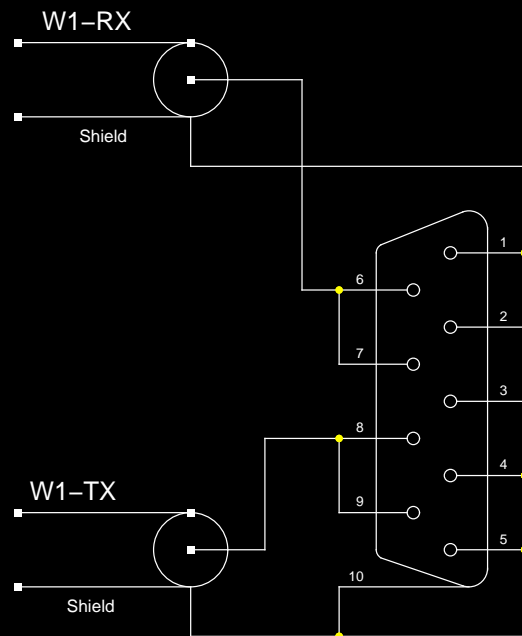

Both cables don't fit into a single connector

Both cables fit into a single connector

RONJA

Cabling2

TITLE			REVISION:	20060705
FILE:	Licensed under GFDL		DRAWN BY:	Clock
PAGE	1	OF	6	1