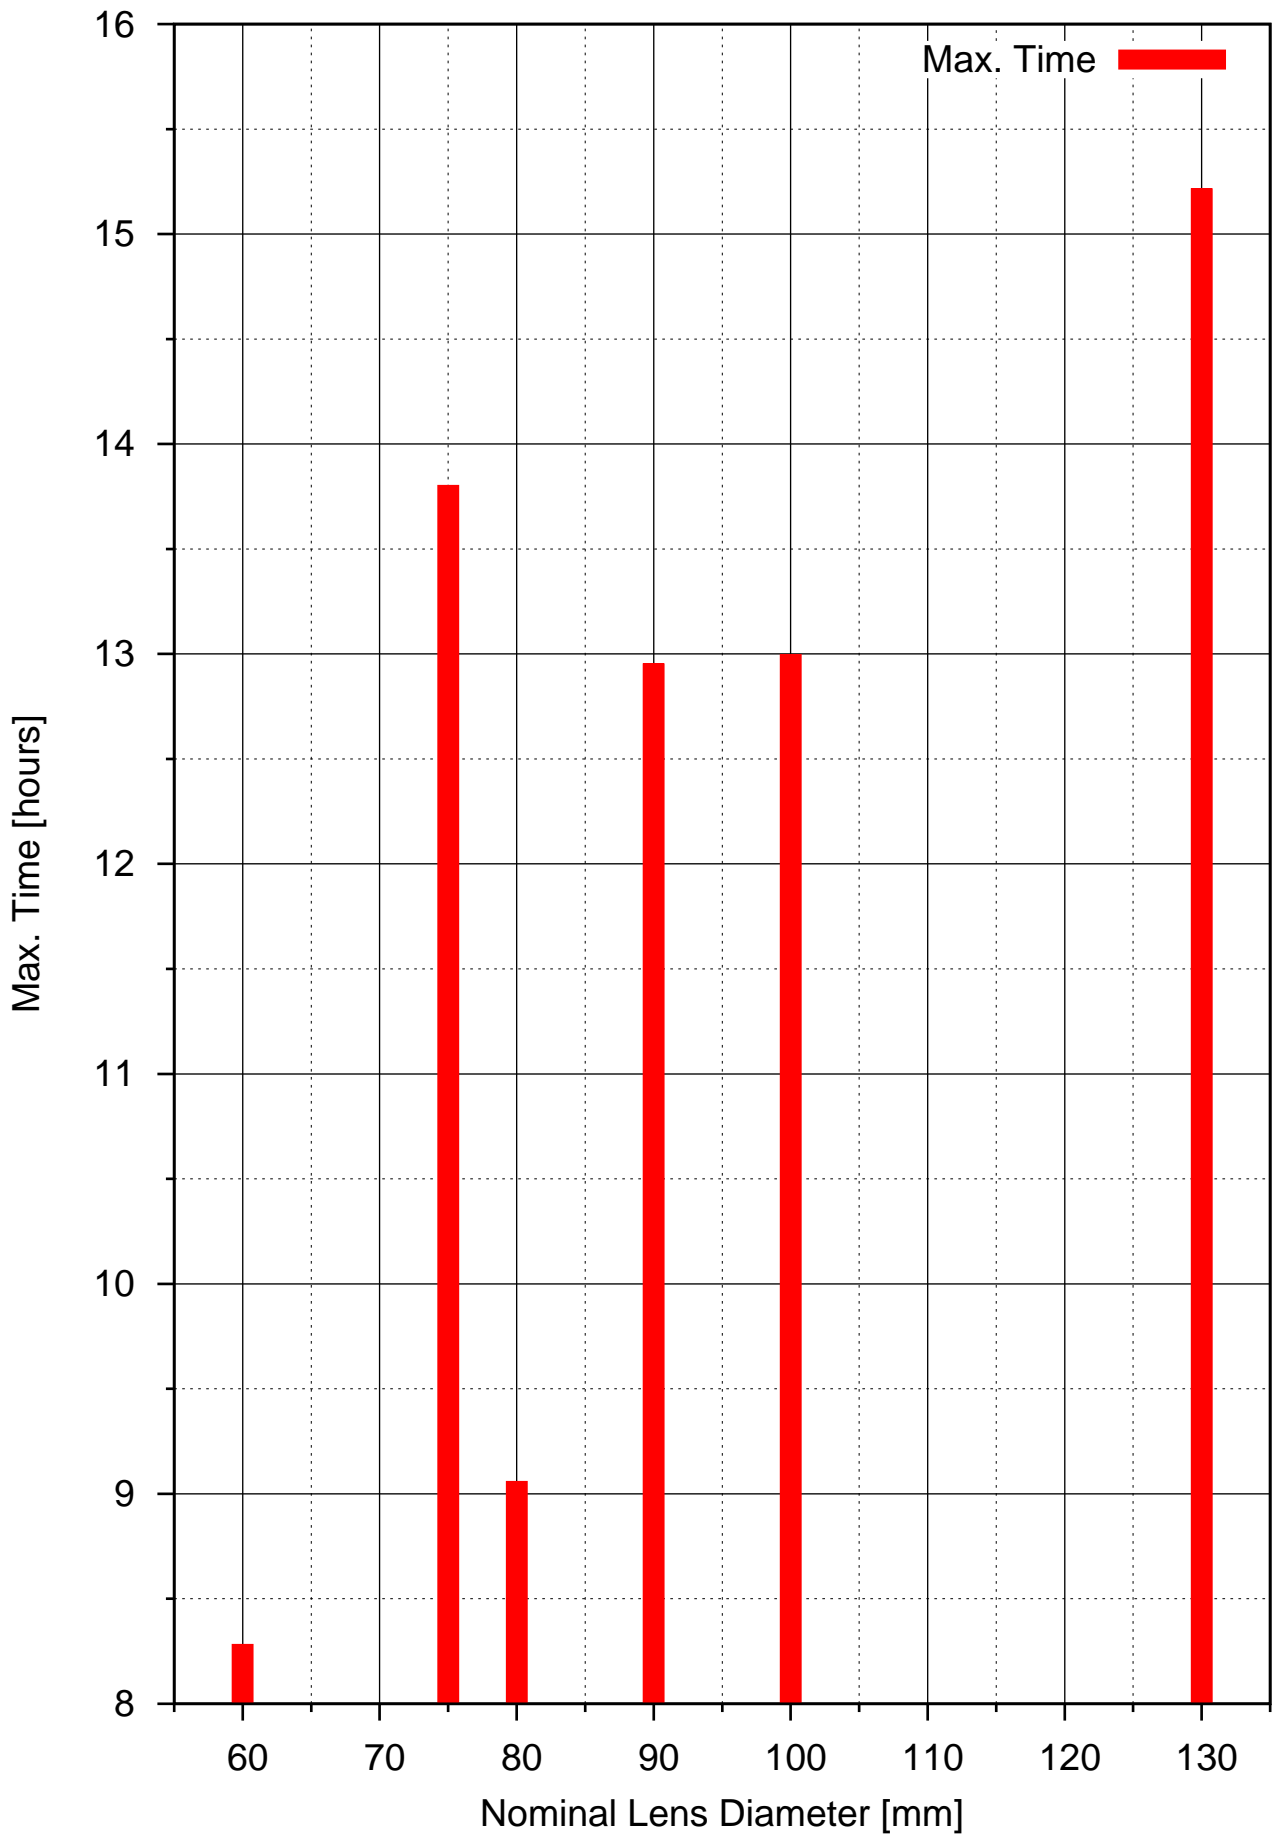

Par. 3a): Max. allowed exposure time, doesn't depend on binoculars

Par. 3b): Max. allowed exposure time
60mm loupe

Par. 3b): Max. allowed exposure time
75mm loupe

Par. 3b): Max. allowed exposure time
80mm loupe

Par. 3b): Max. allowed exposure time
90mm loupe

Par. 3b): Max. allowed exposure time
100mm loupe

Par. 3b): Max. allowed exposure time
130mm loupe