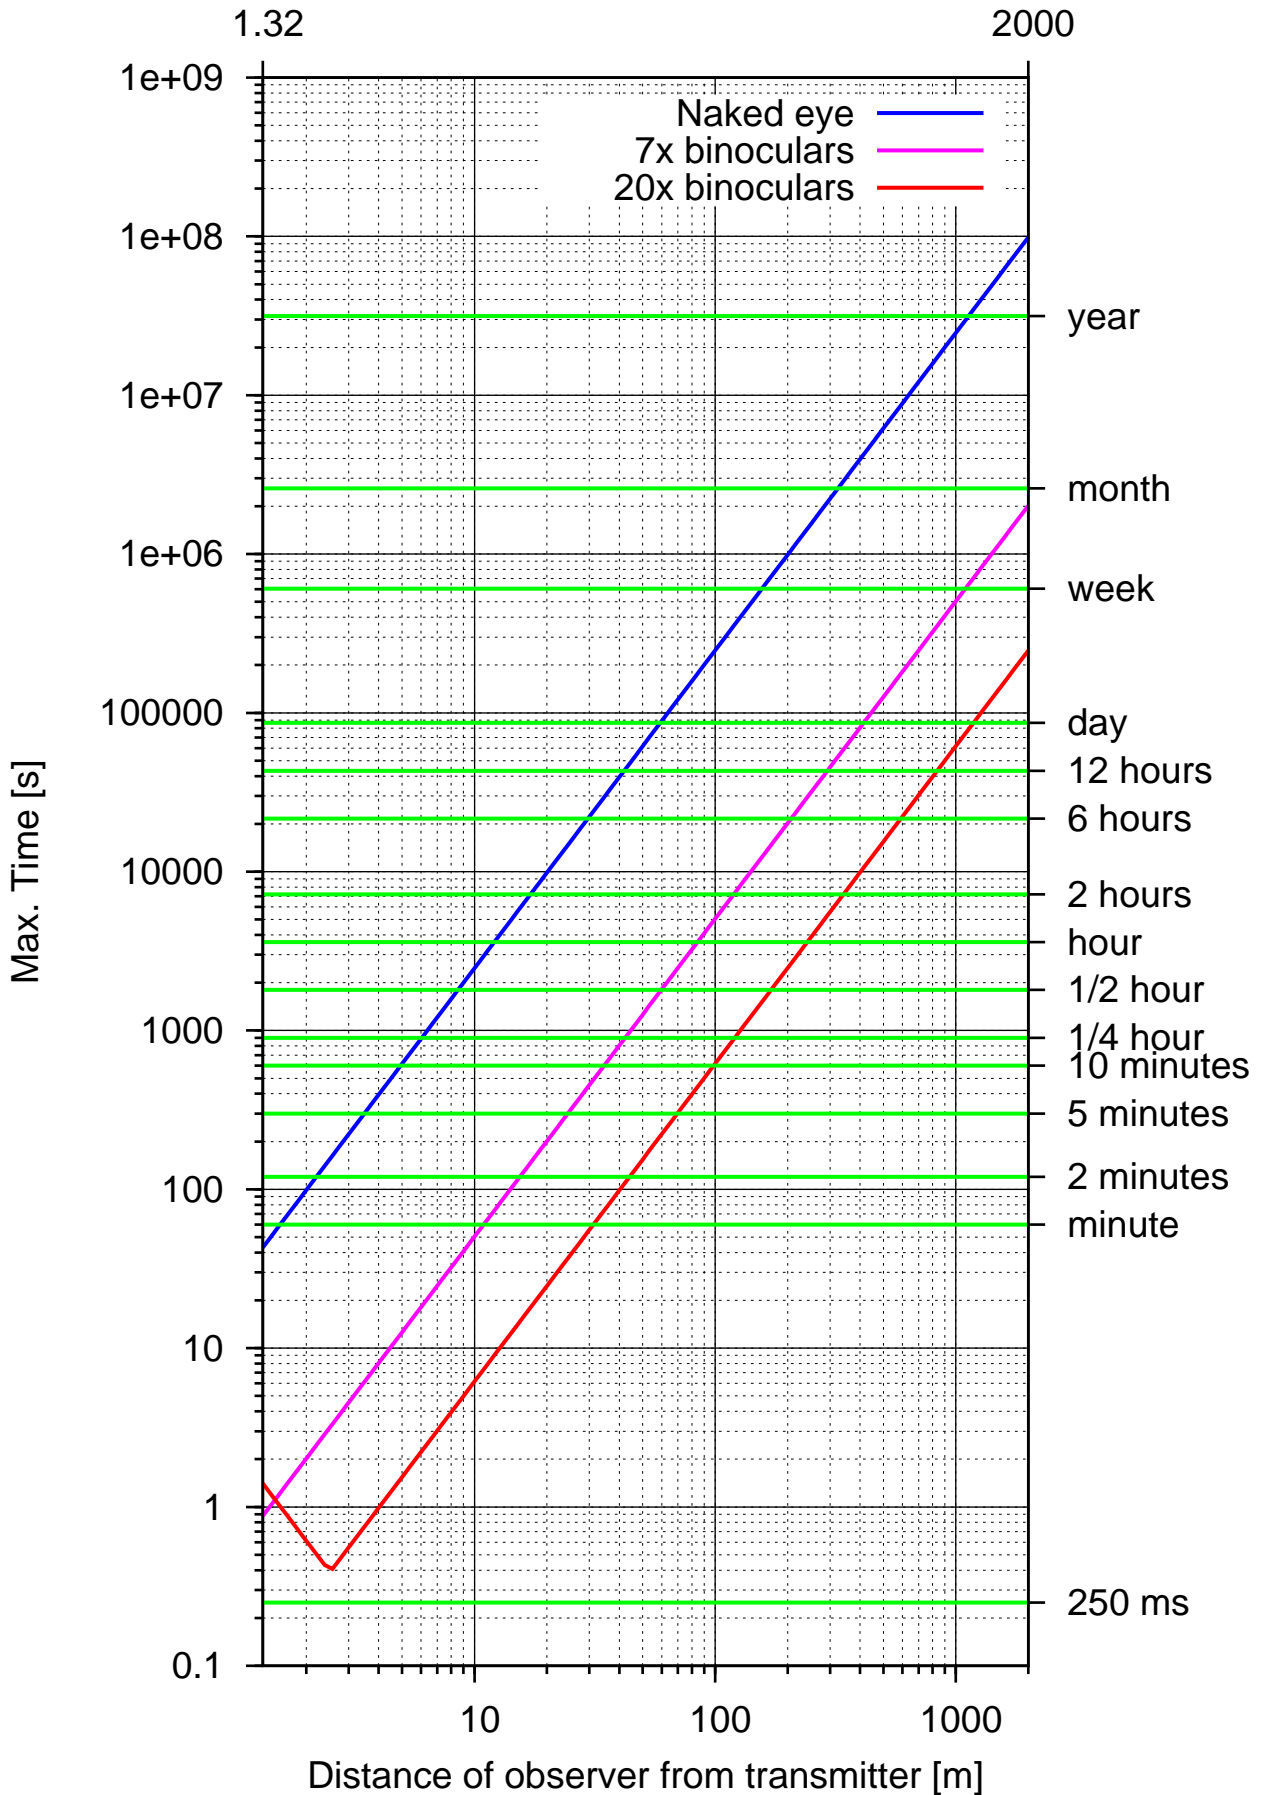

Par. 3a): Max. allowed exposure time, doesn't depend on binoculars

Par. 3b): Max. allowed exposure time
60mm loupe

Par. 3b): Max. allowed exposure time
75mm loupe

Par. 3b): Max. allowed exposure time
80mm loupe

Par. 3b): Max. allowed exposure time
90mm loupe

Par. 3b): Max. allowed exposure time
100mm loupe

Par. 3b): Max. allowed exposure time
130mm loupe