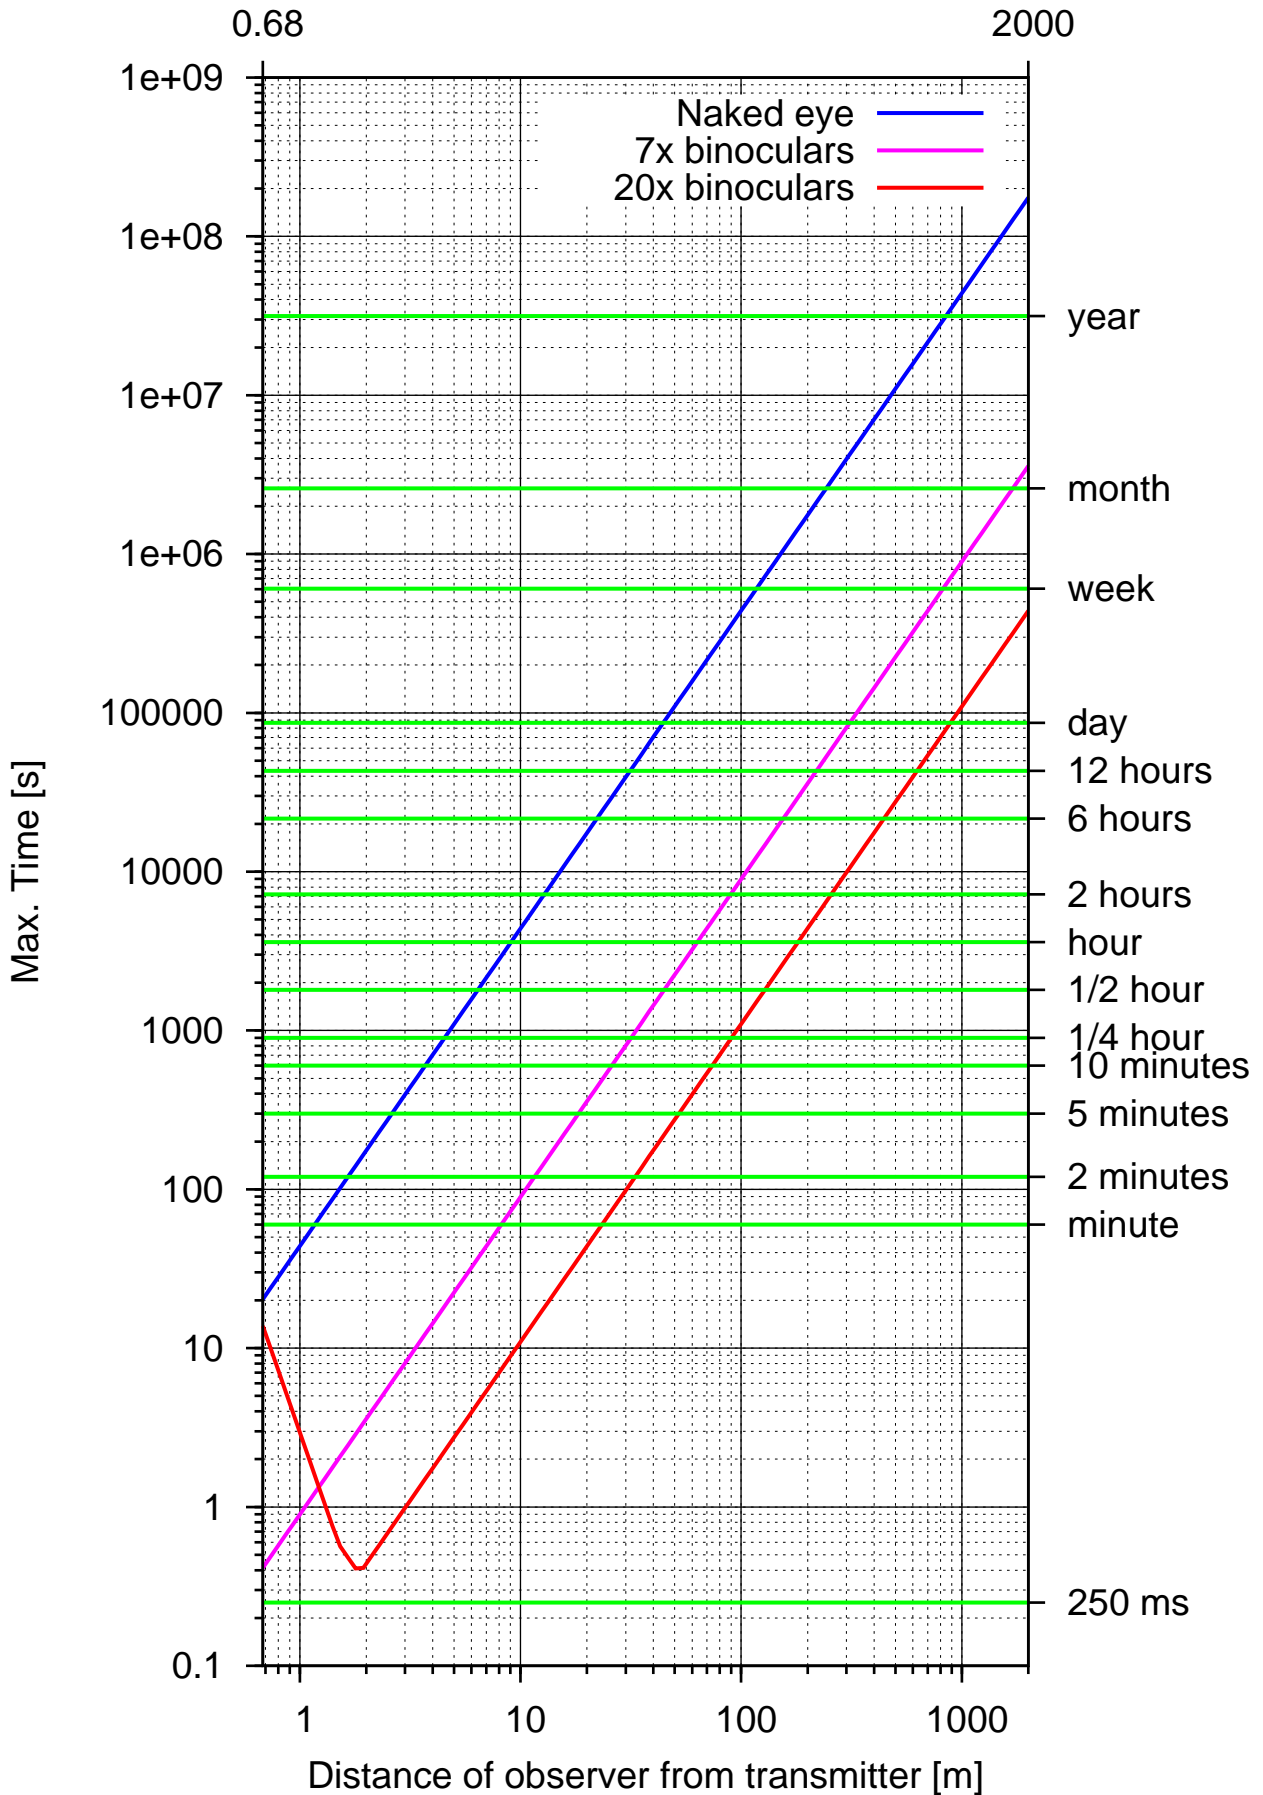

Par. 3a): Max. allowed exposure time, doesn't depend on binoculars

Par. 3b): Max. allowed exposure time
60mm loupe

Par. 3b): Max. allowed exposure time
75mm loupe

Par. 3b): Max. allowed exposure time
80mm loupe

Par. 3b): Max. allowed exposure time
90mm loupe

Par. 3b): Max. allowed exposure time
100mm loupe

Par. 3b): Max. allowed exposure time
130mm loupe