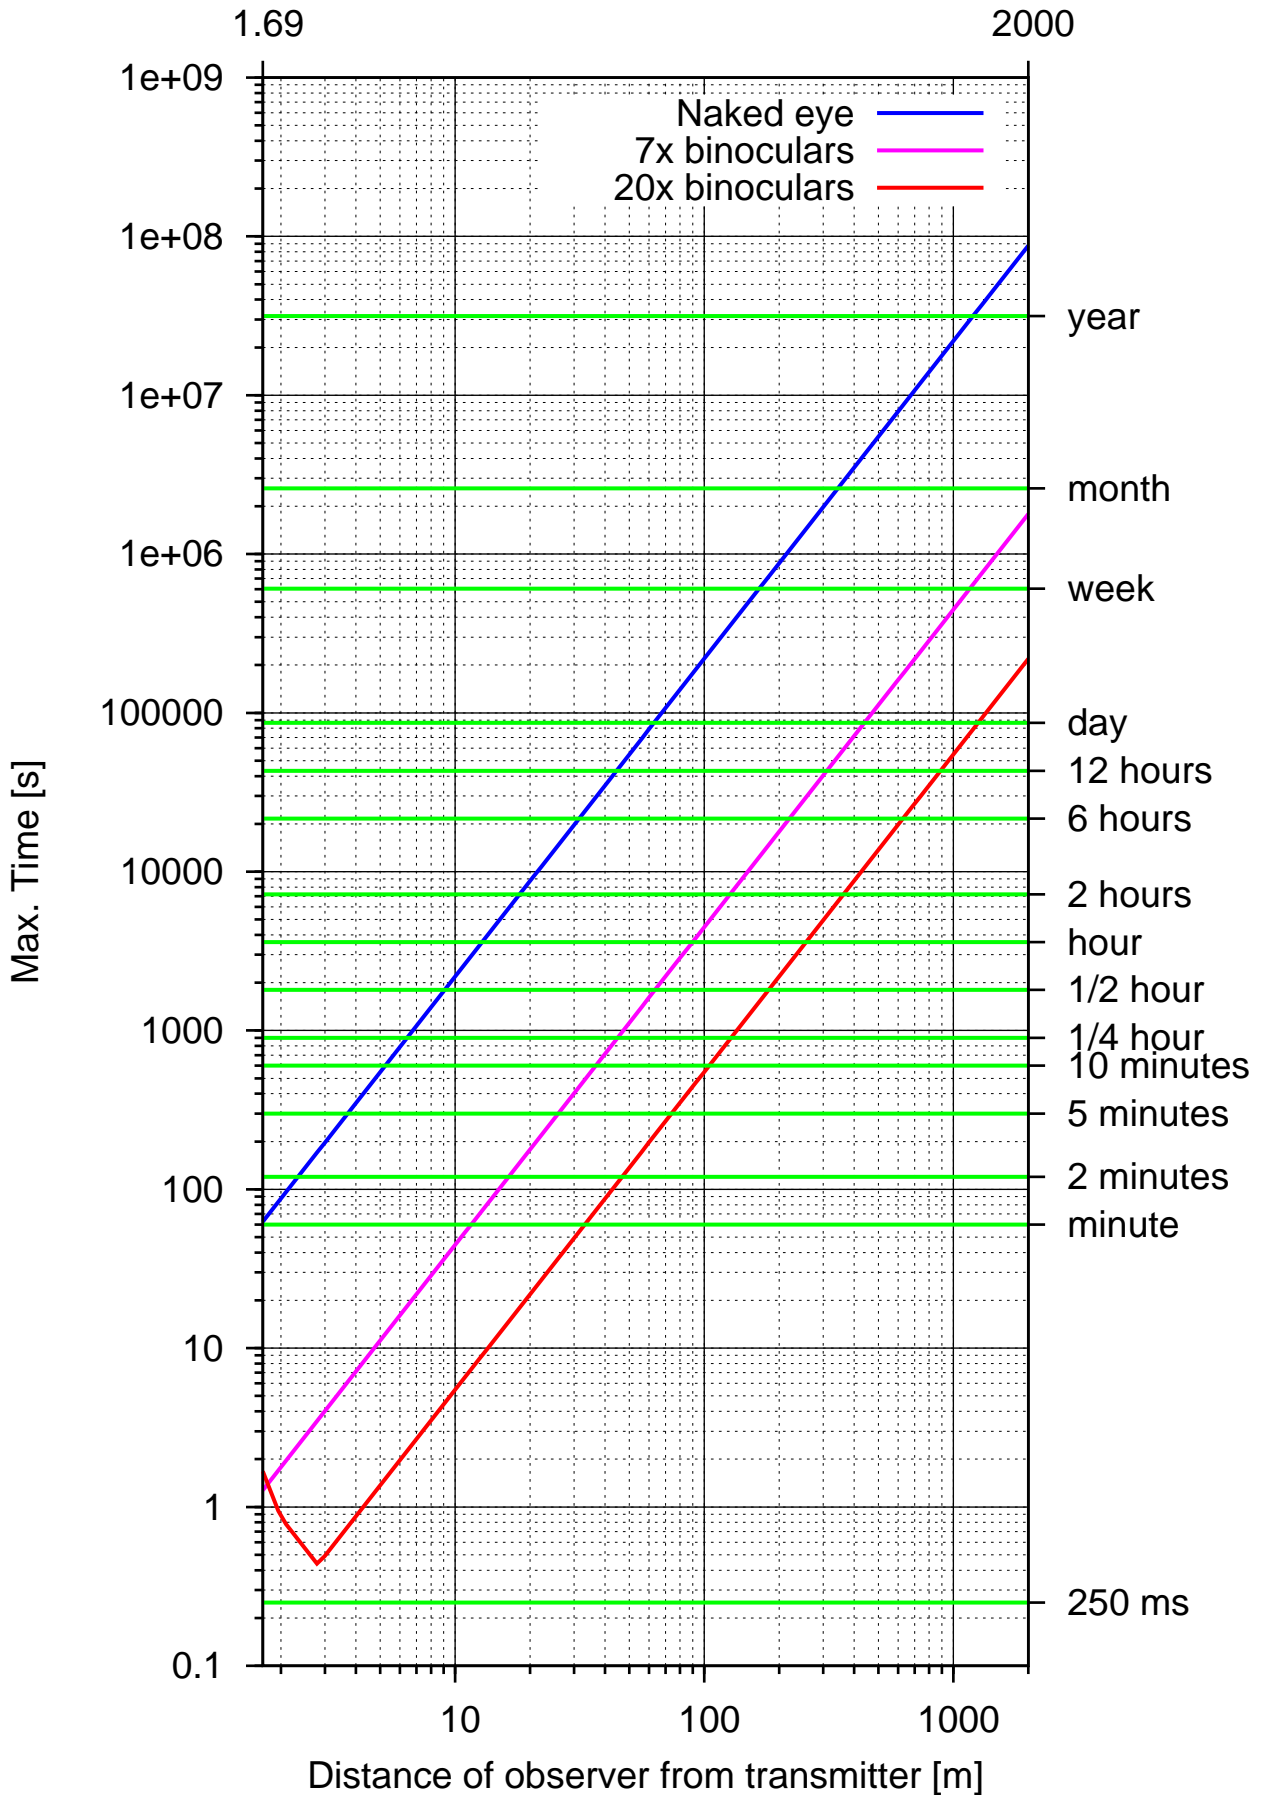

Par. 3a): Max. allowed exposure time, doesn't depend on binoculars

Par. 3b): Max. allowed exposure time
60mm loupe

Par. 3b): Max. allowed exposure time
75mm loupe

Par. 3b): Max. allowed exposure time
80mm loupe

Par. 3b): Max. allowed exposure time
90mm loupe

Par. 3b): Max. allowed exposure time
100mm loupe

Par. 3b): Max. allowed exposure time
130mm loupe