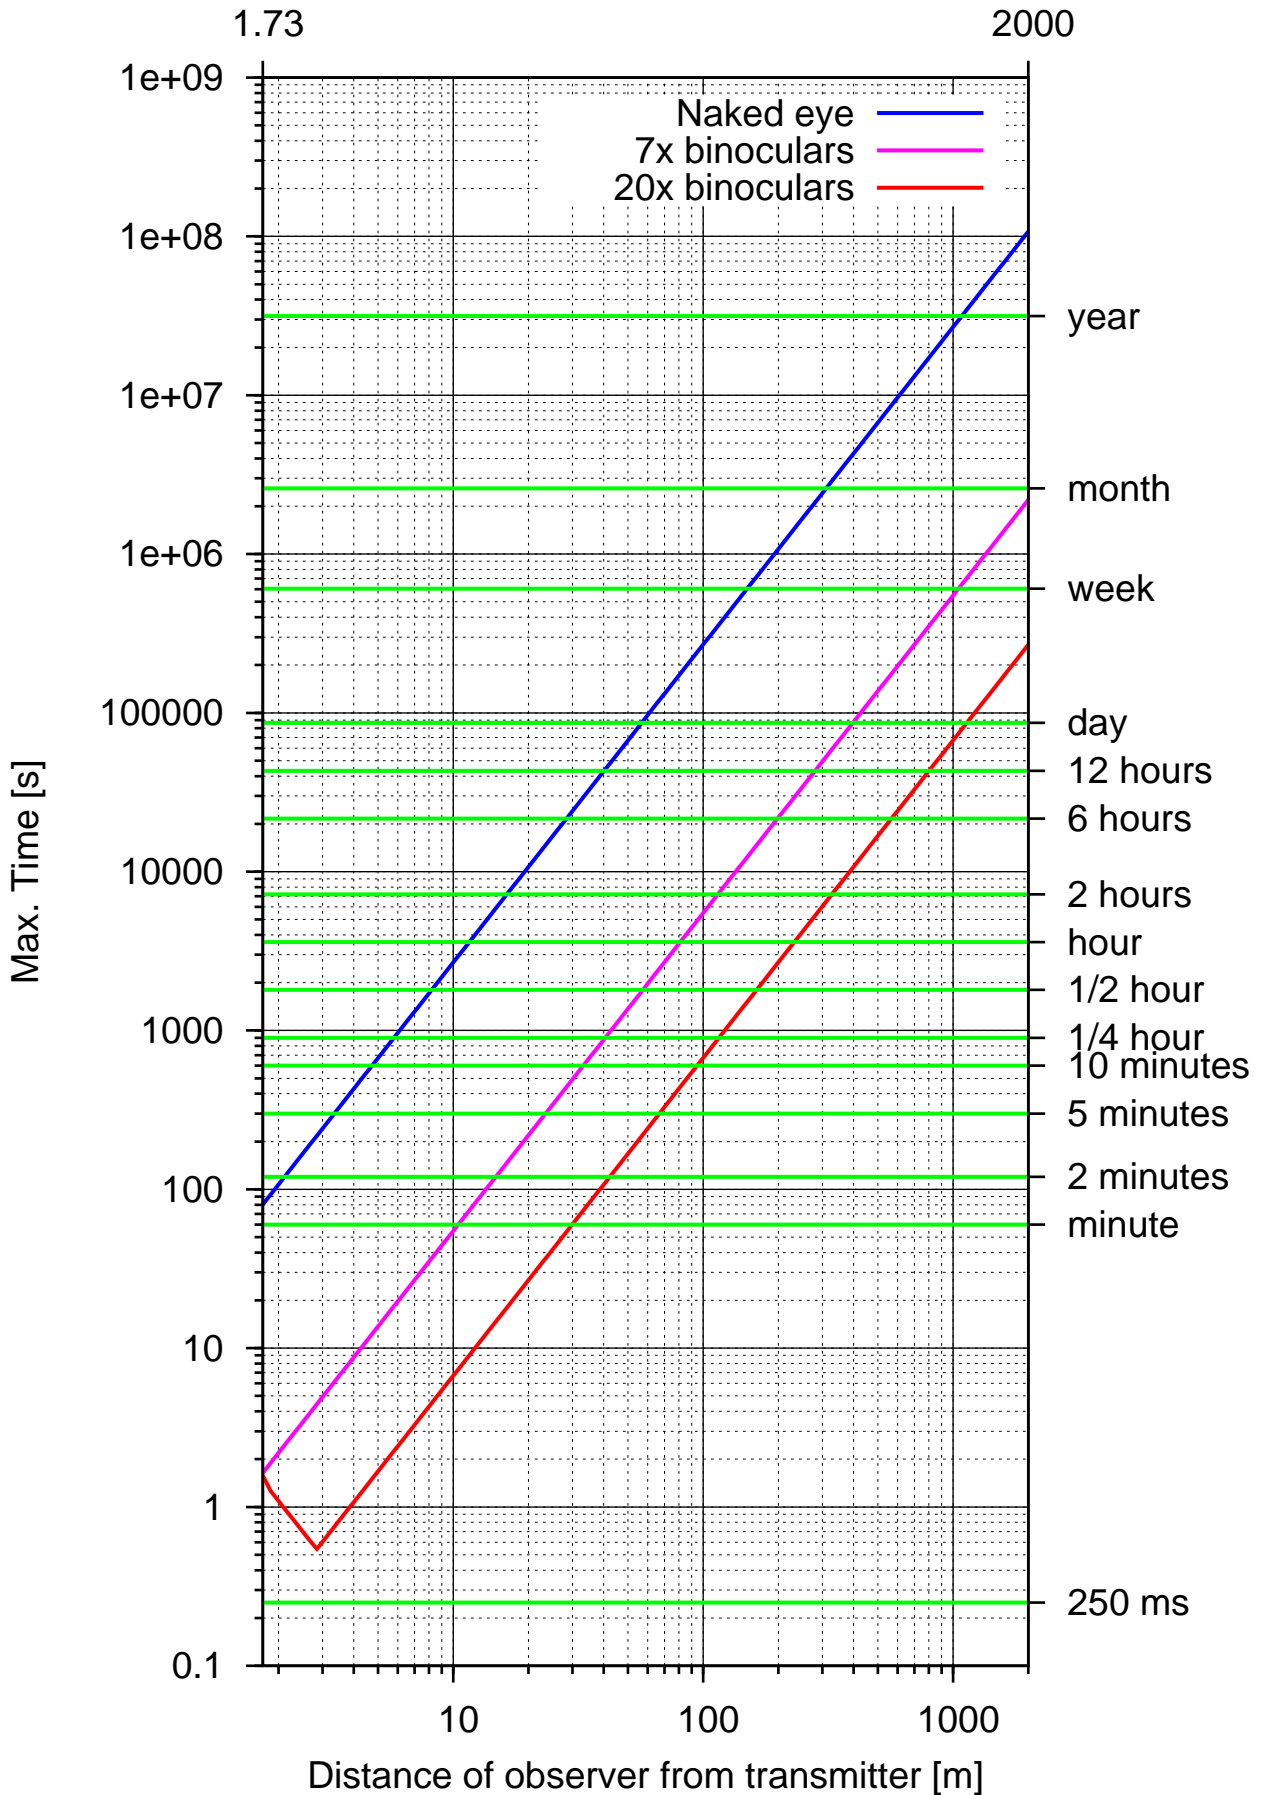

Par. 3a): Max. allowed exposure time, doesn't depend on binoculars

Par. 3b): Max. allowed exposure time
60mm loupe

Par. 3b): Max. allowed exposure time
75mm loupe

Par. 3b): Max. allowed exposure time
80mm loupe

Par. 3b): Max. allowed exposure time
90mm loupe

Par. 3b): Max. allowed exposure time
100mm loupe

Par. 3b): Max. allowed exposure time
130mm loupe