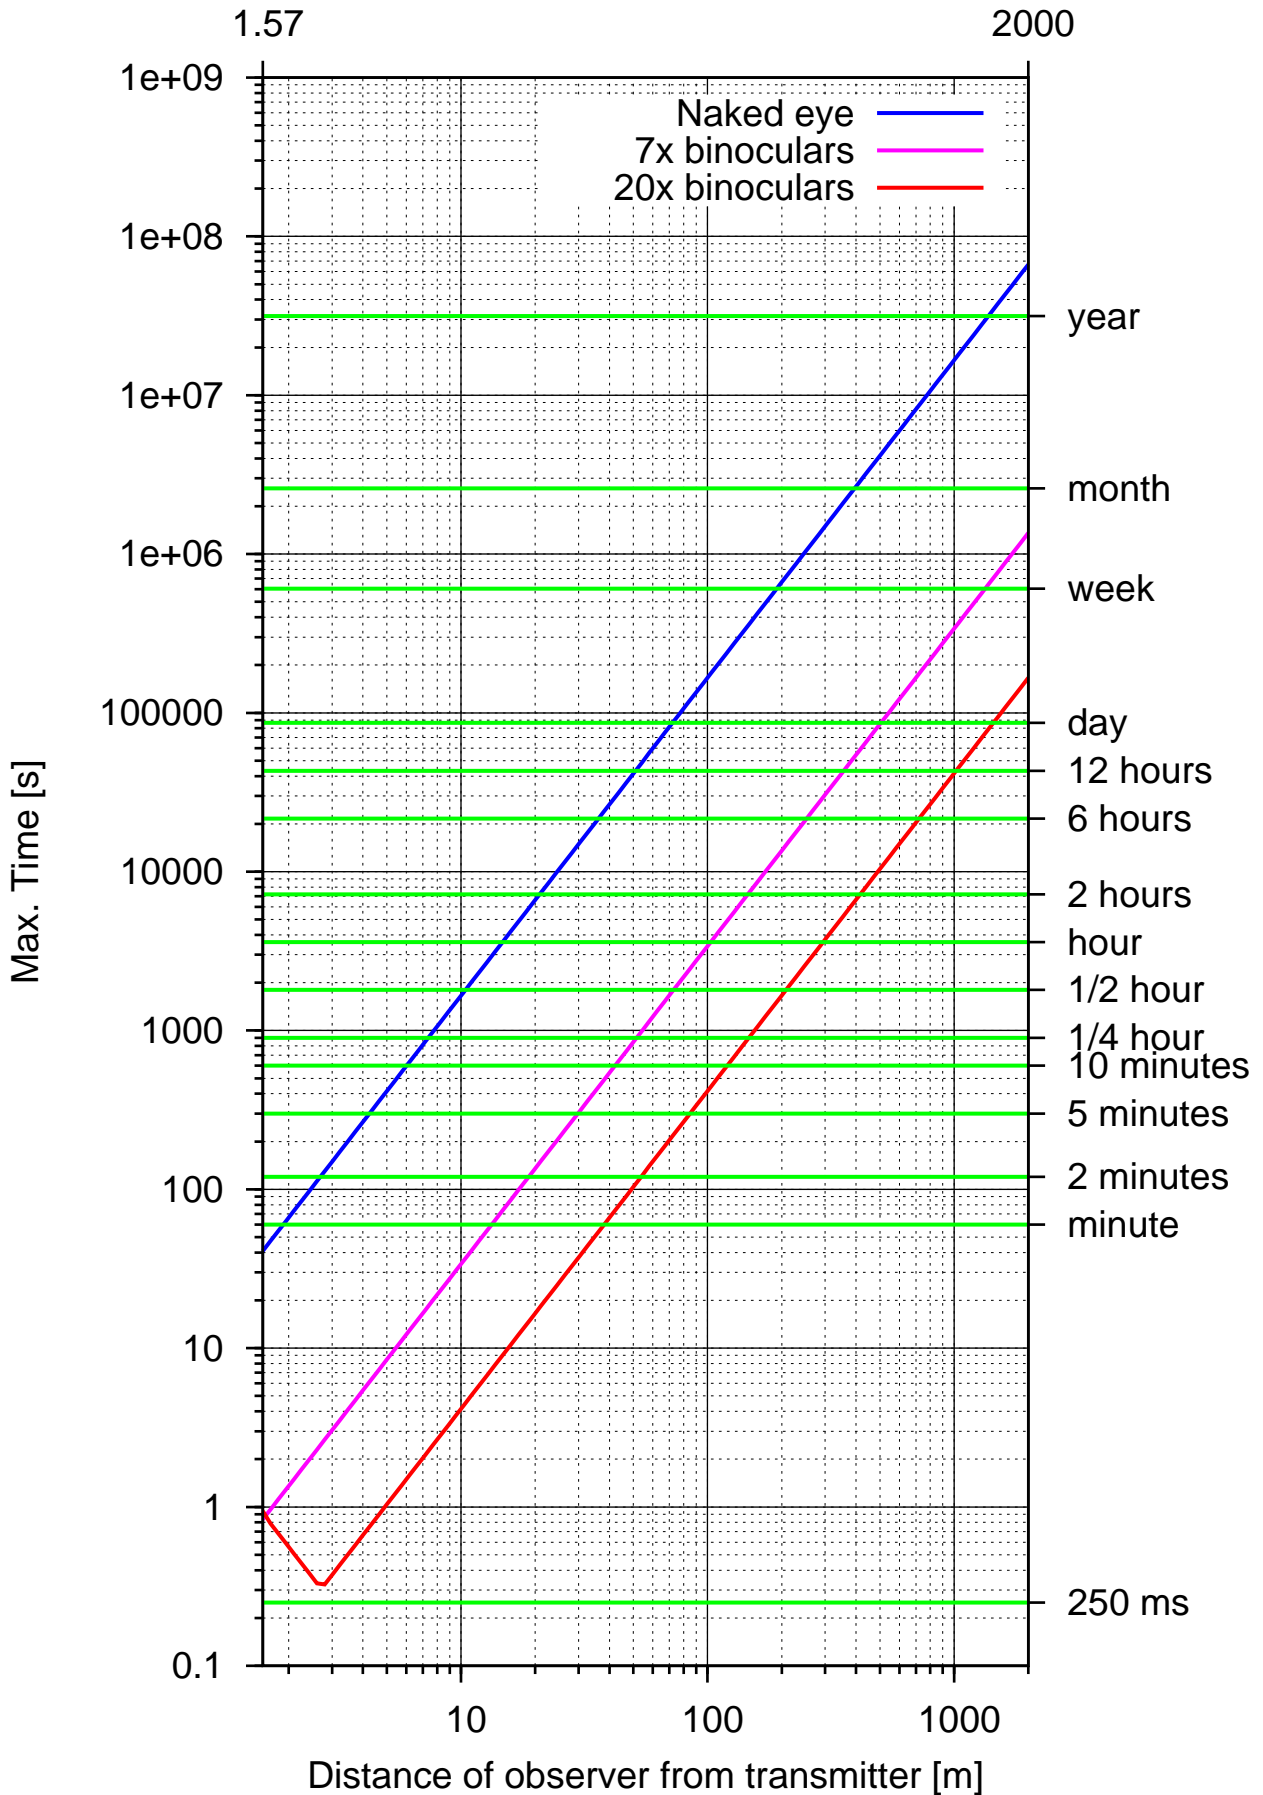

Par. 3a): Max. allowed exposure time, doesn't depend on binoculars

Par. 3b): Max. allowed exposure time
60mm loupe

Par. 3b): Max. allowed exposure time
75mm loupe

Par. 3b): Max. allowed exposure time
80mm loupe

Par. 3b): Max. allowed exposure time
90mm loupe

Par. 3b): Max. allowed exposure time
100mm loupe

Par. 3b): Max. allowed exposure time
130mm loupe