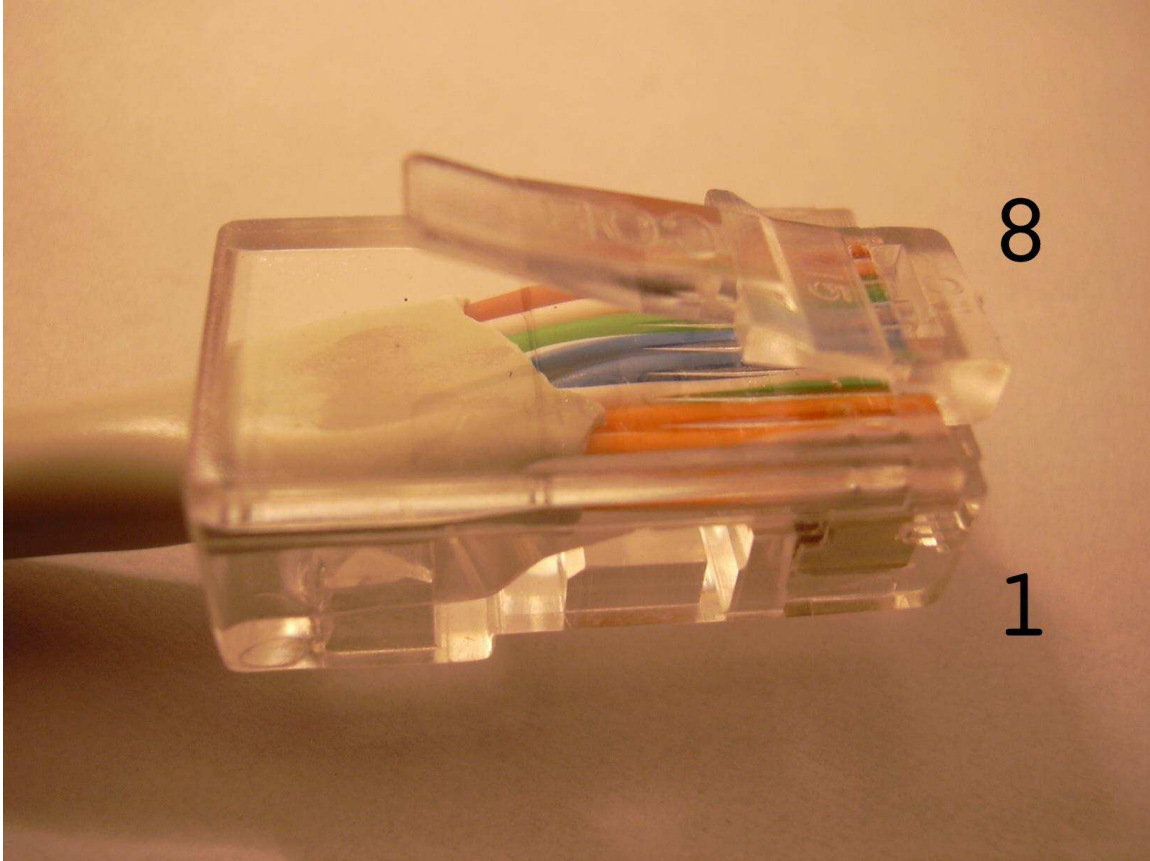

RONJA

T586B RJ45 Pinout

T568B

CONN52
STP Cable
RJ-45

- | | | |
|---|--|--------------|
| 1 | | White/Orange |
| 2 | | Orange |
| 3 | | White/Green |
| 4 | | Blue |
| 5 | | White/Blue |
| 6 | | Green |
| 7 | | White/Brown |
| 8 | | Brown |