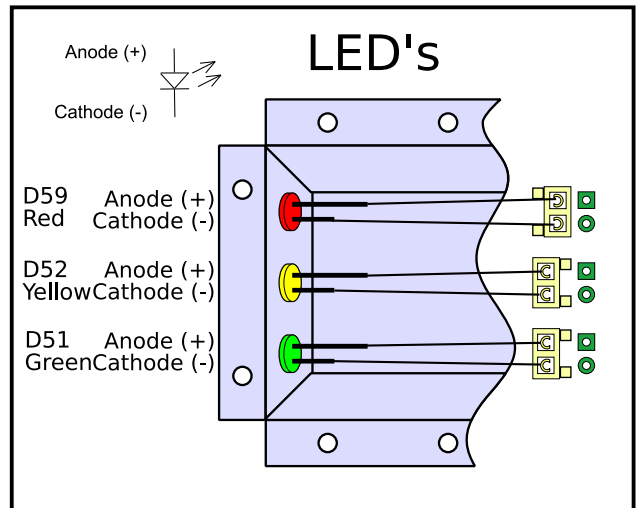

RONJA

Twister Terminal Assignment

Polarized capacitor

T568B

CONN52
STP Cable
RJ-45

- 1 White/Orange
- 2 Orange
- 3 White/Green
- 4 Blue
- 5 White/Blue
- 6 Green
- 7 White/Brown
- 8 Brown