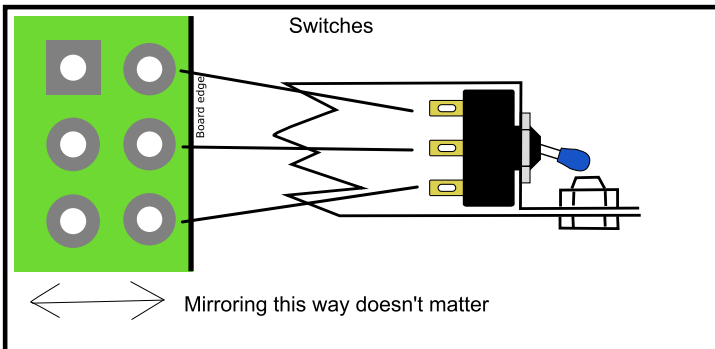

RONJA

Twister Terminal Assignment

Polarized capacitor

T568B

CONN52
STP Cable
RJ-45

- 1 White/Orange
- 2 Orange
- 3 White/Green
- 4 Blue
- 5 White/Blue
- 6 Green
- 7 White/Brown
- 8 Brown