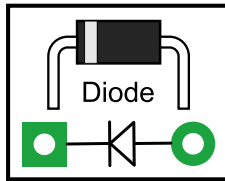

RONJA

Twister Terminal Assignment

Polarized capacitor

T568B

CONN52
STP Cable
RJ-45

- 1 White/Orange
- 2 Orange
- 3 White/Green
- 4 Blue
- 5 White/Blue
- 6 Green
- 7 White/Brown
- 8 Brown