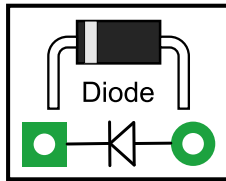

# Twister Terminal Assignment

Polarized capacitor

## T568B

- 1 White/Orange
- 2 Orange
- 3 White/Green
- 4 Blue
- 5 White/Blue
- 6 Green
- 7 White/Brown
- 8 Brown