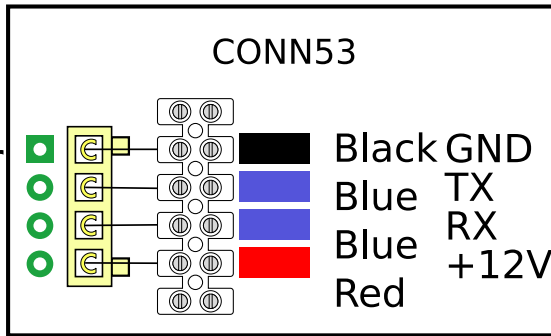

# Twister Terminal Assignment

Polarized capacitor

## T568B

- 1 White/Orange
- 2 Orange
- 3 White/Green
- 4 Blue
- 5 White/Blue
- 6 Green
- 7 White/Brown
- 8 Brown