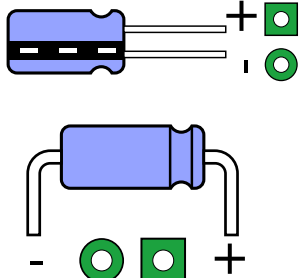

RONJA

Twister Terminal Assignment

Polarized capacitor

T568B

CONN52
STP Cable
RJ-45

- 1 White/Orange
- 2 Orange
- 3 White/Green
- 4 Blue
- 5 White/Blue
- 6 Green
- 7 White/Brown
- 8 Brown