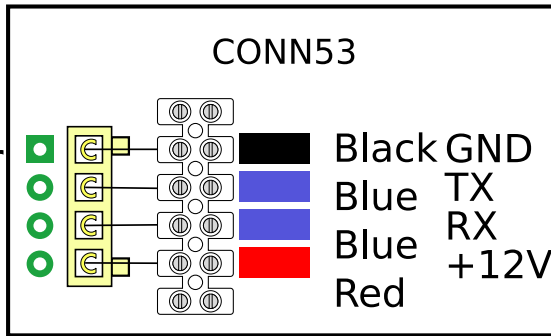

RONJA

Twister Terminal Assignment

Polarized capacitor

T568B

CONN52
STP Cable
RJ-45

- 1 White/Orange
- 2 Orange
- 3 White/Green
- 4 Blue
- 5 White/Blue
- 6 Green
- 7 White/Brown
- 8 Brown