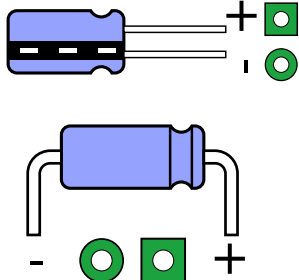

# Twister Terminal Assignment

Polarized capacitor

## T568B

- 1 White/Orange
- 2 Orange
- 3 White/Green
- 4 Blue
- 5 White/Blue
- 6 Green
- 7 White/Brown
- 8 Brown