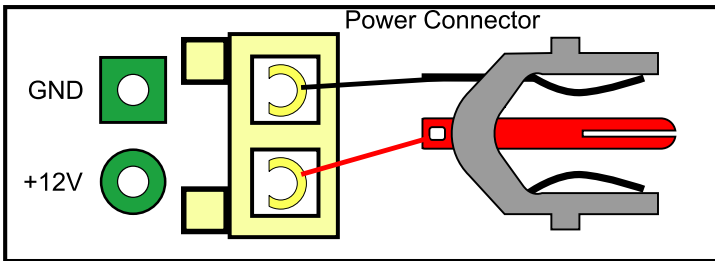

RONJA

Twister Terminal Assignment

Polarized capacitor

T568B

CONN52
STP Cable
RJ-45

- 1 White/Orange
- 2 Orange
- 3 White/Green
- 4 Blue
- 5 White/Blue
- 6 Green
- 7 White/Brown
- 8 Brown