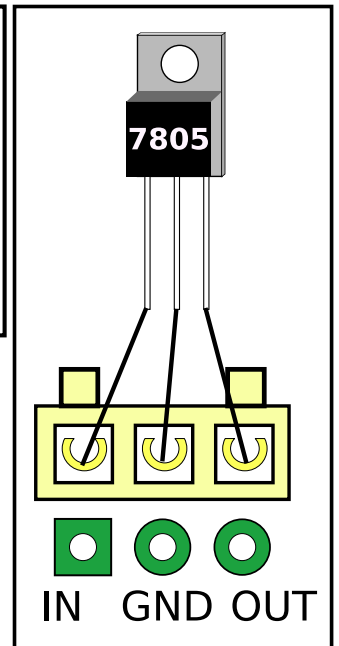

**RONJA**

# Twister Terminal Assignment

Polarized capacitor

## T568B

- 1 White/Orange
- 2 Orange
- 3 White/Green
- 4 Blue
- 5 White/Blue
- 6 Green
- 7 White/Brown
- 8 Brown