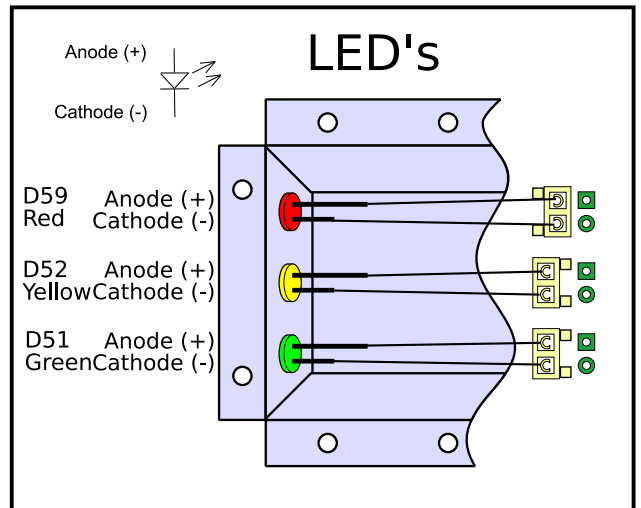

# Twister Terminal Assignment

Polarized capacitor

## T568B

- 1 White/Orange
- 2 Orange
- 3 White/Green
- 4 Blue
- 5 White/Blue
- 6 Green
- 7 White/Brown
- 8 Brown