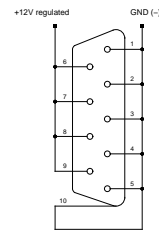

POWER

Look at the device (Twister2) from outside.

RONJA

Power Connector Pinout for Twister2			
TITLE			
FILE:	Licensed under GFDL	REVISION:	20060630
PAGE:	1 OF 1	DRAWN BY:	Clock